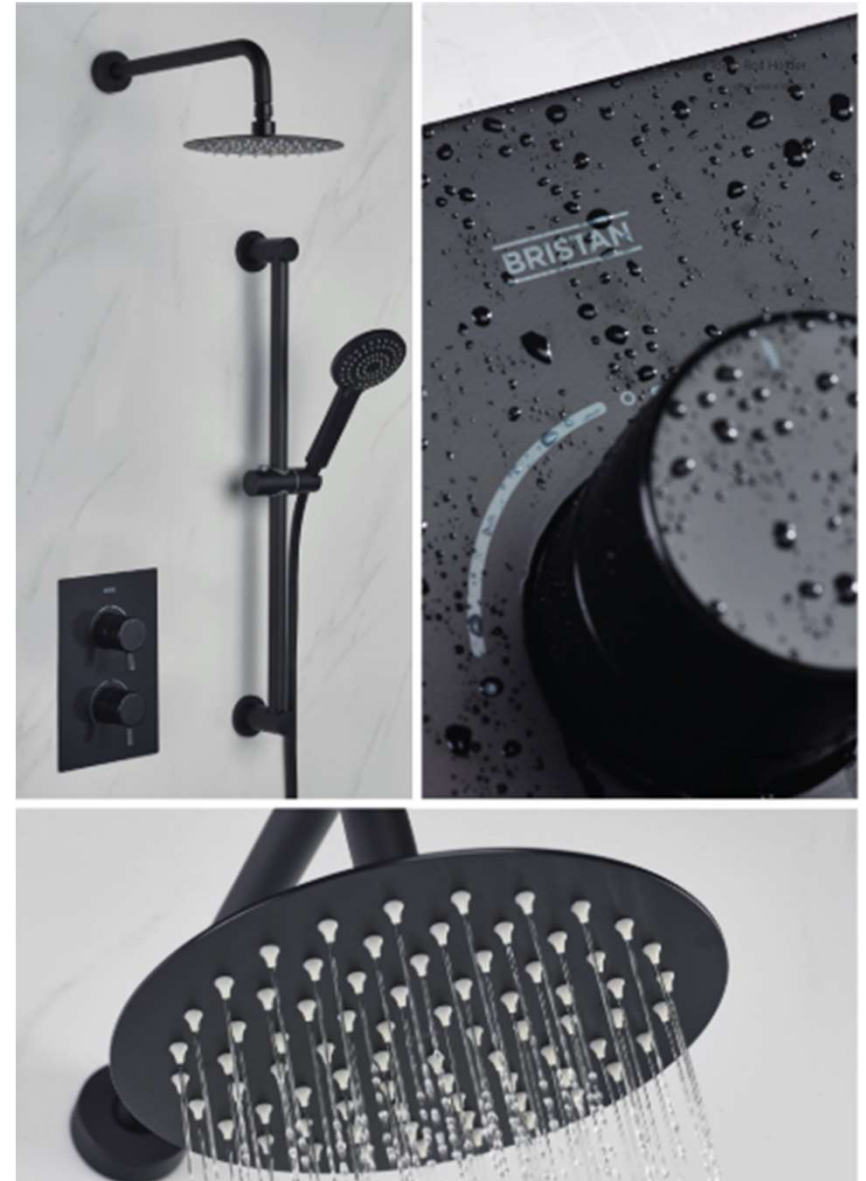

Appeal:

NEW
PRODUCT

Appeal Taps: Full Range

Our Appeal range is European inspired offering with a gently curving spout, stylish lever handle and thickset body, mixing elegance and practicality. This versatile shape will suit any bathroom environment.

Basin Mixer with Clicker Waste
APL ES BAS BLK
RRP £157.00

Bath Shower Mixer
APL BSM BLK
RRP £330.00

Bath Filler
APL BF BLK
RRP £245.00

Prism Showers:

Our Prism showering collection has been perfectly paired to sit alongside our NEW Appeal range. With stylish lever handles and slimline round fixed shower head. This versatile shape will suit any bathroom environment.

Additional products are available in chrome only, please visit bristan.com

Hourglass:

Hourglass Taps: Range

Basin Mixer with Clicker Waste
HOU BAS BLK
RRP £218.00

Bath Shower Mixer
HOU BSM BLK
RRP £380.00