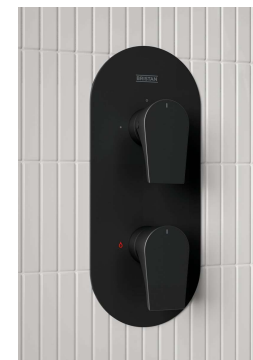

Additional products are available in chrome only, please visit bristan.com