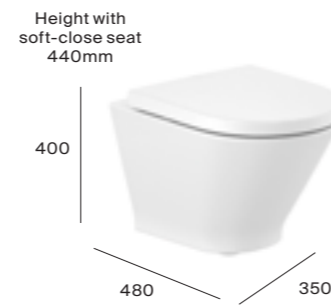

Rimless compact wall-hung toilet

A3460NB000 Wall-hung pan	£405.43
A801D12001 Soft-close seat	£105.82
A801D10001 Standard seat	£137.13

TOTAL with soft-close seat **£511.25**

TOTAL with standard seat **£542.56**