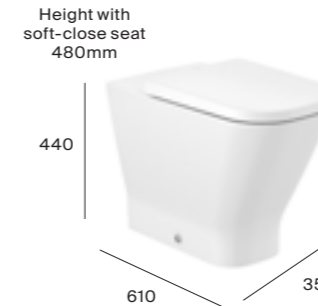

A347479000	Back-to-wall pan	£487.26
A801472006	Soft-close seat	£89.92
A801470002	Standard seat	£125.12

TOTAL with soft-close seat **£577.18**

TOTAL with standard seat **£612.38**

Comfort
Height

Dimensions are in mm. All prices are inclusive of VAT.