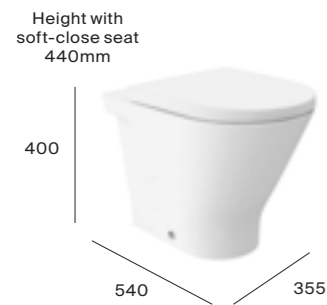

Rimless back-to-wall toilet

A3470N7000 Back-to-wall pan	£401.28
A801D12001 Soft-close seat	£105.82
A801D10001 Standard seat	£137.13

TOTAL with soft-close seat **£507.10**

TOTAL with standard seat **£538.41**