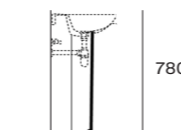

Cloakroom basin

Z327403001 450mm 1TH basin **£84.09**

Z327403002 450mm 2TH basin **£84.09**

Pedestal

Z337401000 Full pedestal **£75.76**