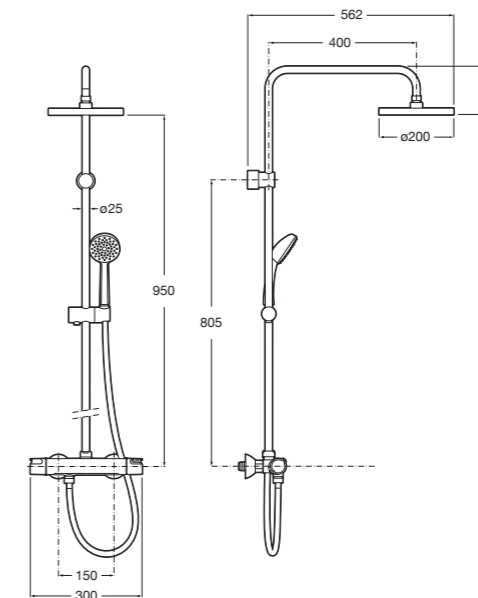

TN50202100000000
Shower column

£516.00

Victoria-T Shower column / Chrome