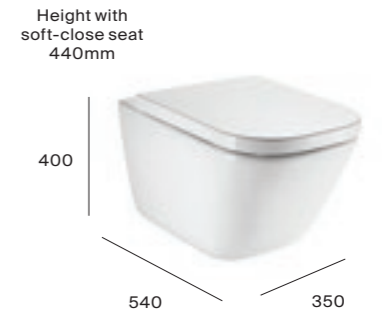

The Gap Square / Toilets

- Upgrade to EM1 touchless flush. See page 65
- Upgrade to Matt Black flush button. See page 96

Rimless comfort height back-to-wall toilet

Comfort height close-coupled toilet

Rimless wall-hung toilet