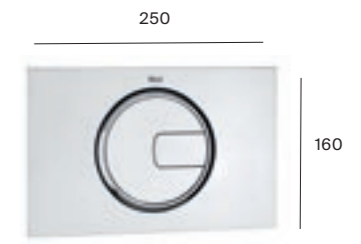

PL4 flush plate
Dual flush

A890098001	Chrome	£81.64
A890098002	Grey Lacquer	£81.64
A890098000	White	£71.65
A890098005	White and Grey Lacquer	£81.64