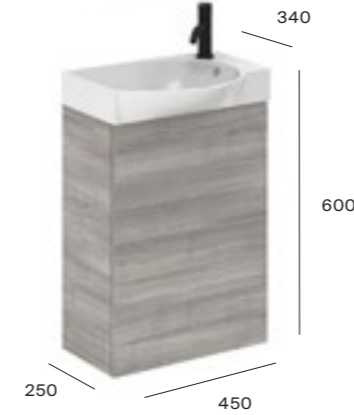

Cloakroom and En-suite furniture

Bosco
450mm wall-hung basin and 1 door base unit

A851747... Basin and base unit **£392.85**

Bosco furniture finishes

Substitute ... in the reference with the code for the chosen furniture finish: