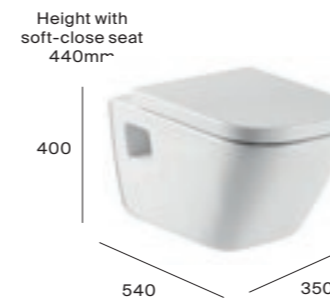

Wall-hung toilet