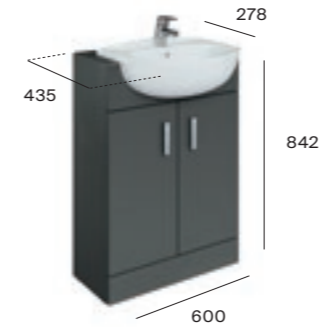

Fitted furniture for back-to-wall WCs and Semi-recessed basins

Victoria Maxi for Laura sanitaryware

Basin furniture unit