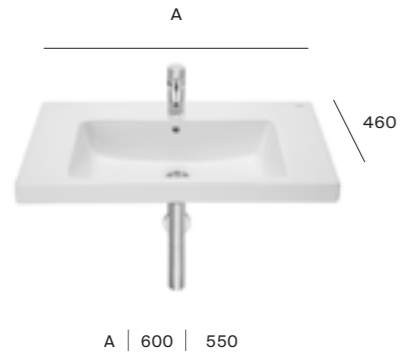

The Gap / Basins

Wall-hung basin

Square semi-recessed basin