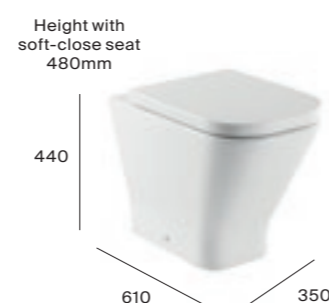

Rimless compact close-coupled moulded back-to-wall toilet - with cut out for isolation valve

Rimless back-to-wall toilet

Comfort height back-to-wall toilet

A34273700H	Back-to-wall pan	£272.02
A34173C000	Close-coupled cistern	£270.04
A801732002	Soft-close seat	£108.35
A801730002	Standard seat	£79.92

TOTAL with soft-close seat **£650.41**

TOTAL with standard seat **£621.98**

A347737000	Back-to-wall pan	£413.32
A801472006	Soft-close seat	£89.92
A801470002	Standard seat	£125.12

TOTAL with soft-close seat **£503.24**

TOTAL with standard seat **£538.44**

A34747C00U	Back-to-wall pan	£487.26
A801472006	Soft-close seat	£89.92
A801470002	Standard seat	£125.12

TOTAL with soft-close seat **£577.18**

TOTAL with standard seat **£612.38**

The Gap Square / Toilets

- Upgrade to EM1 touchless flush. See page 65
- Upgrade to Matt Black flush button. See page 96