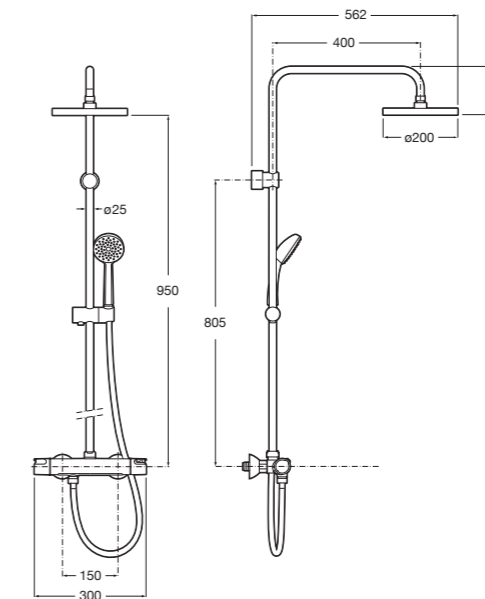

Dimensions are in mm. All prices are inclusive of VAT.

Shower columns / Matt Black

Victoria-T Shower column / Matt Black

A5A9F18NB0
Shower column

£1,008.09

Key features

- Thermostatic mixer
- 100mm diameter shower handset with rain spray function
- Available in Chrome or Matt Black finishes
- **Rain effect showerhead**
200mm diameter
- **Evershine coating**
Guards against corrosion, delivers brightness, a sparkling mirror effect and an anti-scratch finish
- **Security 38°C**
Safety temperature stop which eliminates the risk of scalding
- **SafeTouch®**
Prevents the chromed plating on thermostatic taps from becoming hot
- **Easy Clean**
Anti-limescale system for shower handsets to prevent limescale accumulation