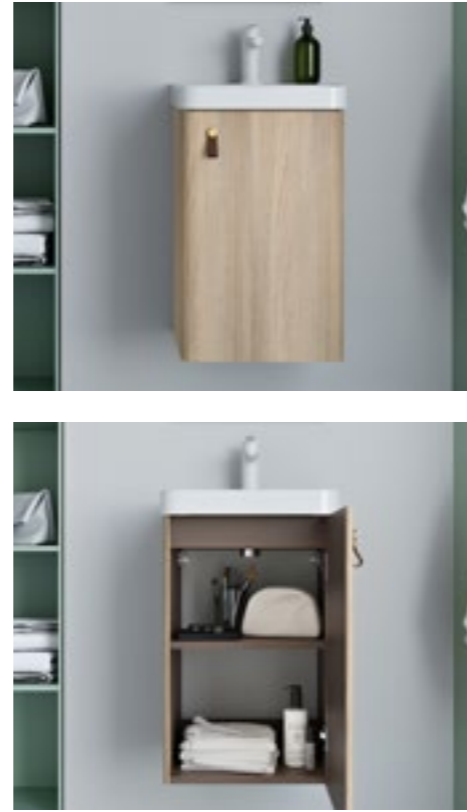

Cloakroom and En-suite furniture

Costa
410mm wall-hung basin and 1 door base unit