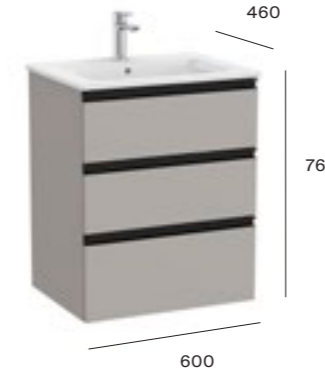

Find out more about Roca's Basin and Furniture collection at www.uk.roca.com

550mm 3 drawer base unit in Textured City Oak
A857524402

Basin mixer
A5A326ECOR
See P. 76

550mm basin
1 tap hole
A3279AJ000

TOTAL RRP
£828.37
(Excluding tap)

Wall-hung furniture / The Gap 3 drawer

550mm 3 drawer basin and base unit

600mm 3 drawer basin and base unit

800mm 3 drawer basin and base unit

A857524...	Base unit	£567.00
A857524548	Base unit - Matt Blue	£793.79
A3279AJ000	Basin - 1TH	£261.37
TOTAL		£828.37
TOTAL IN MATT BLUE		£1,055.16

Required:
ZWHB100001 UK space saving waste **£40.06**

A857404...	Base unit	£603.20
A857404548	Base unit - Matt Blue	£844.47
A3279A8000	Basin - 1TH	£269.46
TOTAL		£872.66
TOTAL IN MATT BLUE		£1,113.93

Required:
ZWHB100001 UK space saving waste **£40.06**

A857406...	Base unit	£659.03
A857406548	Base unit - Matt Blue	£922.64
A3279A4000	Basin - 1TH	£310.93
TOTAL		£969.96
TOTAL IN MATT BLUE		£1,233.57

Required:
ZWHB100001 UK space saving waste **£40.06**

Optional furniture legs
110mm for 3 drawer furniture

A816827339	Aluminium (4 in pack)	£88.84
A816827458	Nickel (4 in pack)	£88.84
A816827485	Matt Black (4 in pack)	£88.84

The Gap furniture finishes

Substitute ... in the reference with the code for the chosen furniture finish:

Matt Black Handles

Nickel Handles

Aluminium Handles

Drawer interior

New

Dimensions are in mm. All prices are inclusive of VAT.