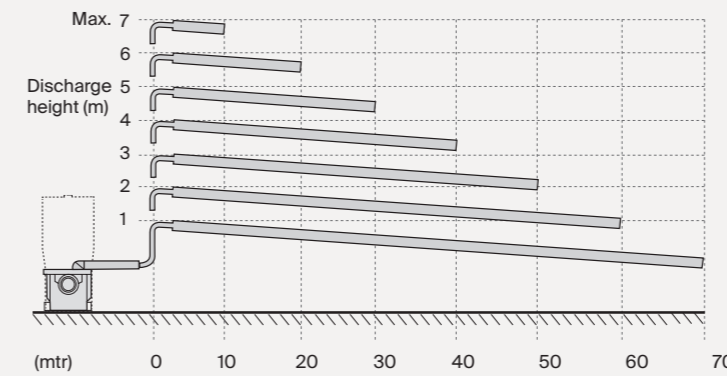

Technical features

Pumps up to 7 meters vertically or 70 meters horizontally.

D-Trit Macerator

Number of Inlets	4 (Including 1 inlet through the cistern)
Ø Inlet	Ø40mm
Ø discharge pipework	Ø32mm
Motor Power	400W
Voltage	220-240 V/50Hz
IP Rating	IPX4 /IP44
Sound Level	47Db(A)
Weight	WC pan and seat 29kg , Cistern 13kg, D-Trit 5.2kg