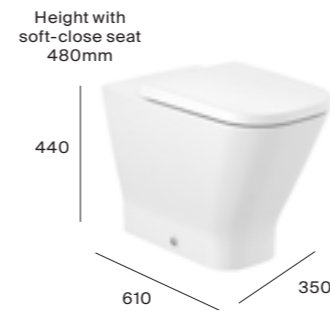

The Gap Square / Toilets

- Upgrade to EM1 touchless flush. See page 65
- Upgrade to Matt Black flush button. See page 96

Rimless comfort height back-to-wall toilet

Comfort height close-coupled toilet

Rimless wall-hung toilet