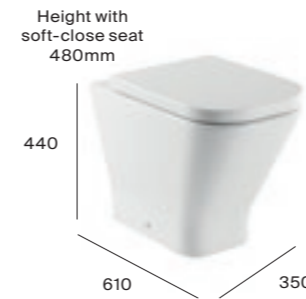

A34747C00U	Back-to-wall pan	£487.26
A801472006	Soft-close seat	£89.92
A801470002	Standard seat	£125.12

TOTAL with soft-close seat **£577.18**

TOTAL with standard seat **£612.38**

The Gap
Rimless comfort height
back-to-wall toilet