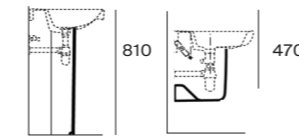

Wall-hung basin

Z3276H1001 550 x 440mm basin - 1TH **£55.29**

Z3276H2001 550 x 440mm basin - 2TH **£55.29**

Pedestals

Z34365H000 Full pedestal **£45.72**

Z337402000 Semi pedestal **£75.78**