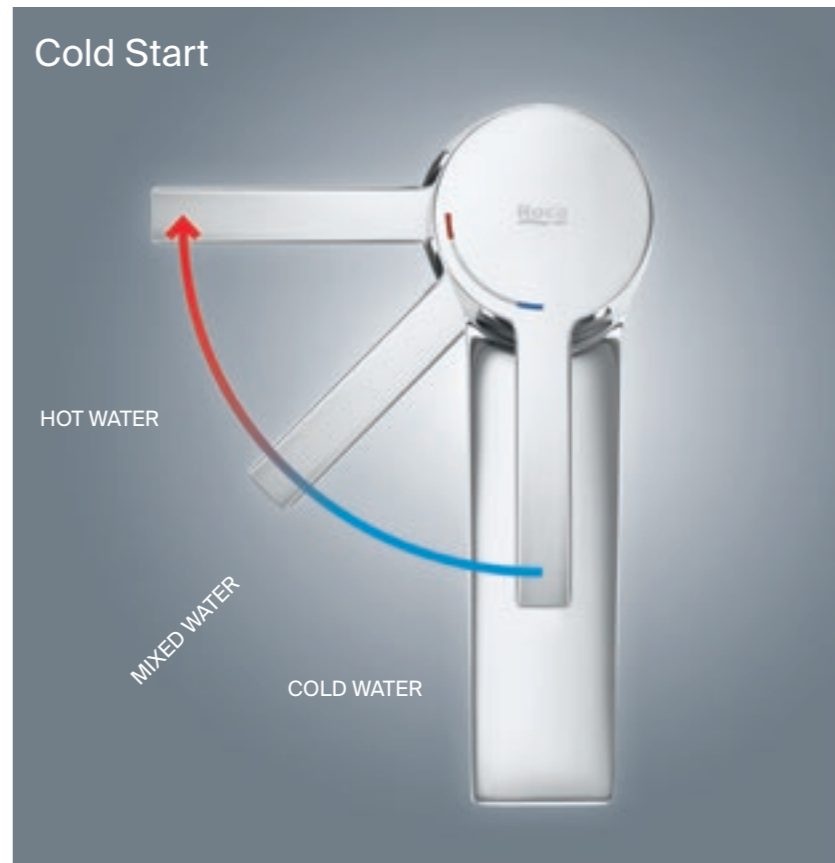

Taps and Showers

Find out more about Roca's taps and showers at www.uk.roca.com

L20
Smooth body basin mixer
A5A3209C0R
£158.05
See P. 76

Over 60 years
brassware experience

Roca have been manufacturing brassware for over 60 years with 10 brassware factories worldwide so when you choose a Roca tap, you can be confident that you are investing in a quality product.

Peace of mind
guaranteed

A lifetime guarantee on ceramic disc cartridges and a 10 year guarantee on brassware products.

BRASSWARE
10
YEAR
GUARANTEE

CERAMIC DISC
CARTRIDGE
LG
LIFETIME
GUARANTEE

Save Water.
Save Energy.
Save Money.

With Cold Start - The simple way to save water and energy in the bathroom

Roca's innovative Cold Start system, which prevents unnecessary energy consumption, by only activating the boiler when the handle is turned to hot.

Saving energy and reducing household bills.