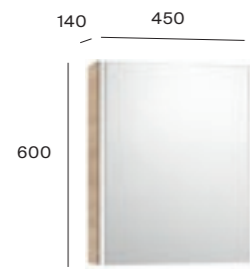

Mini mirrored cabinet
1 soft-close door

A856692... 450 x 600mm
Available in 3 finishes