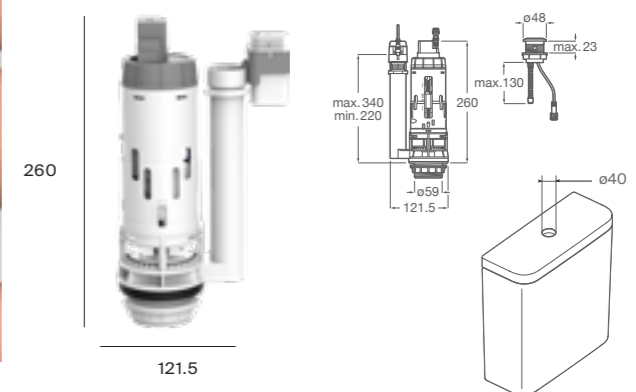

A822599900
Touchless dual flush universal mechanism

£137.15

Dimensions are in mm. All prices are inclusive of VAT.