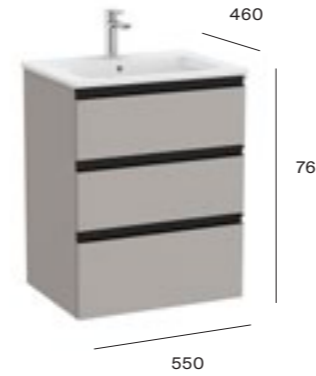

Find out more about Roca's Basin and Furniture collection at www.uk.roca.com

550mm 3 drawer base unit in Textured City Oak
A857524402

Basin mixer
A5A326ECOR
See P. 76

550mm basin
1 tap hole
A3279AJ000

TOTAL RRP
£828.37
(Excluding tap)

Wall-hung furniture / The Gap 3 drawer

550mm 3 drawer basin and base unit

600mm 3 drawer basin and base unit

800mm 3 drawer basin and base unit

A857524...	Base unit	£567.00
A857524548	Base unit - Matt Blue	£793.79
A3279AJ000	Basin - 1TH	£261.37
TOTAL		£828.37
TOTAL IN MATT BLUE		£1,055.16

Required:
ZWHB100001 UK space saving waste **£40.06**

A857404...	Base unit	£603.20
A857404548	Base unit - Matt Blue	£844.47
A3279A8000	Basin - 1TH	£269.46
TOTAL		£872.66
TOTAL IN MATT BLUE		£1,113.93

Required:
ZWHB100001 UK space saving waste **£40.06**

A857406...	Base unit	£659.03
A857406548	Base unit - Matt Blue	£922.64
A3279A4000	Basin - 1TH	£310.93
TOTAL		£969.96
TOTAL IN MATT BLUE		£1,233.57

Required:
ZWHB100001 UK space saving waste **£40.06**

Optional furniture legs
110mm for 3 drawer furniture

A816827339	Aluminium (4 in pack)	£88.84
A816827458	Nickel (4 in pack)	£88.84
A816827485	Matt Black (4 in pack)	£88.84

The Gap furniture finishes

Substitute ... in the reference with the code for the chosen furniture finish:

Matt Black Handles

Nickel Handles

Aluminium Handles

Drawer interior

New

Dimensions are in mm. All prices are inclusive of VAT.