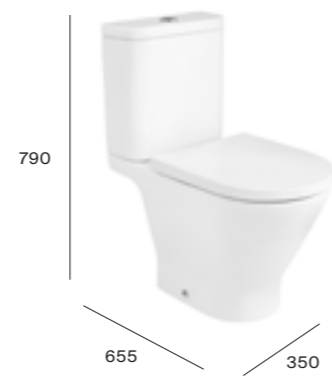

Rimless close-coupled toilet

● Eco cistern 4.5/3 L dual flush

A3420N8000 Close-coupled pan	£268.45
A3410NC00F Close-coupled cistern	£231.46
A801D22001 Soft-close seat	£125.32
A801D20001 Standard seat	£92.35

TOTAL with soft-close seat **£625.23**

TOTAL with standard seat **£592.26**