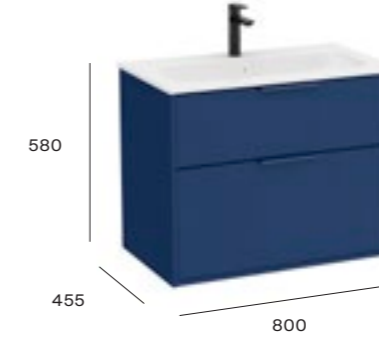

A857839... 800 x 455mm base unit **£782.96**

A2W8032000 Basin - 1 taphole **£404.12**

TOTAL £1,187.08

Required:

ZWHB100001 UK space saving waste **£40.06**