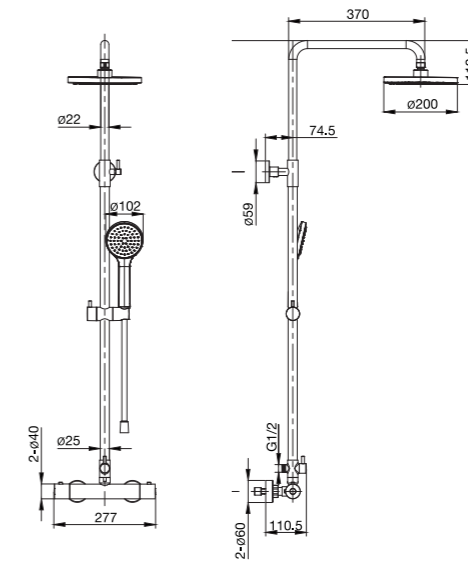

Shower columns / Chrome

Splash-T Shower column / Chrome **N**