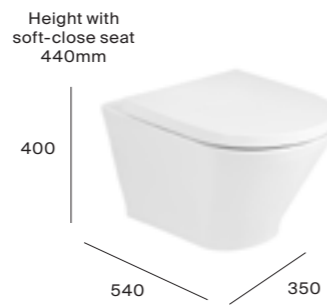

Rimless wall-hung toilet

A3460NL000 Wall-hung pan	£405.43
A801D12001 Soft-close seat	£105.82
A801D10001 Standard seat	£137.13

TOTAL with soft-close seat **£511.25**

TOTAL with standard seat **£542.56**