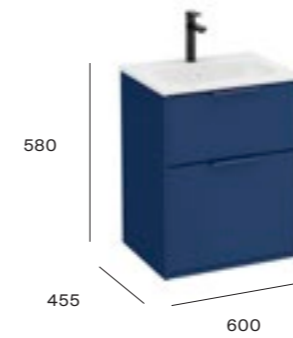

Drawer interior

Soft and self-close (doors)

Soft and self-close (drawers)

Dimensions are in mm. All prices are inclusive of VAT.

Wall-hung furniture / Optica

600mm Stonex® basin and base unit

A857838... 600 x 455mm base unit **£626.36**