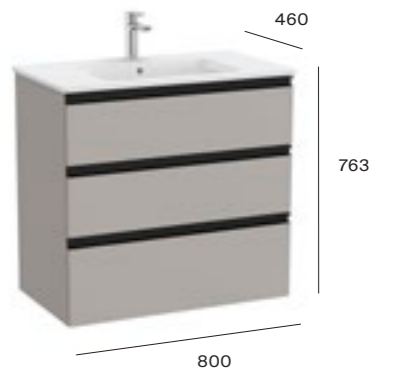

550mm 3 drawer base unit in Textured City Oak
A857524402

Basin mixer
A5A326ECOR
See P. 76

550mm basin
1 tap hole
A3279AJ000

TOTAL RRP
£828.37
(Excluding tap)

Wall-hung furniture / The Gap 3 drawer

550mm 3 drawer basin and base unit

600mm 3 drawer basin and base unit

800mm 3 drawer basin and base unit

A857524...	Base unit	£567.00
A857524548	Base unit - Matt Blue	£793.79
A3279AJ000	Basin - 1TH	£261.37
TOTAL		£828.37
TOTAL IN MATT BLUE		£1,055.16