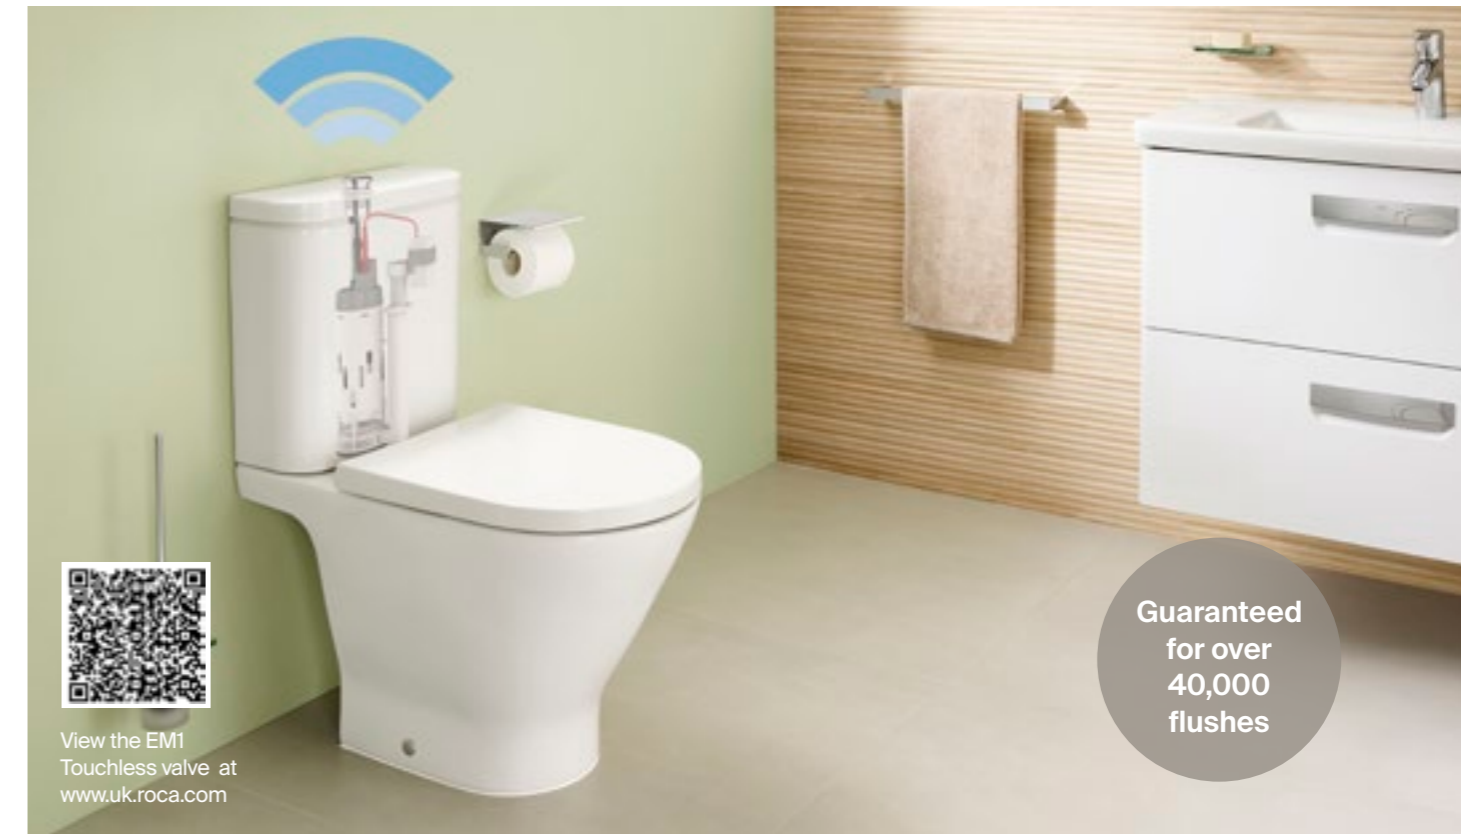

Touchless dual flush valve for close-coupled toilets

The EM1 Touchless dual flush valve Zero contact. Maximum hygiene.

Roca's Touchless dual flush valve provides an extra layer of safety within the bathroom. Featuring an infrared sensor the valve allows users to activate the flush of the toilet using a simple movement without the need for contact, avoiding the spreading of viruses and the growth of bacteria.

View the EM1 Touchless valve at www.uk.roca.com