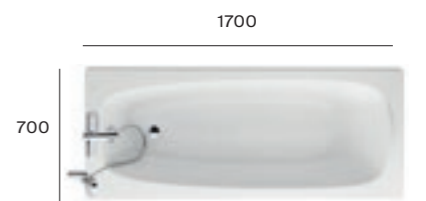

Malaga
Single-ended bath without grips

A248294000	1700 x 700 - 0 taphole	£460.50
A248288000	1700 x 700 - 2 tapholes	£493.74
A248295000	1700 x 700 - 2 tapholes with lowered overflow	£464.11
A248296000	1700 x 700 - 0 taphole with lowered overflow	£464.11

For compatible bath panels and wastes see page 106.

Dimensions are in mm. All prices are inclusive of VAT.