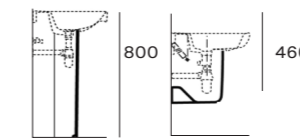

Z3276H1001 550 x 440mm basin - 1TH **£55.29**

Z3276H2001 550 x 440mm basin - 2TH **£55.29**

Pedestals

Z34365H000 Full pedestal **£45.72**

Z337402000 Semi pedestal **£75.78**

Compact basin

Z327400001 500 x 400mm basin - 1TH **£63.97**