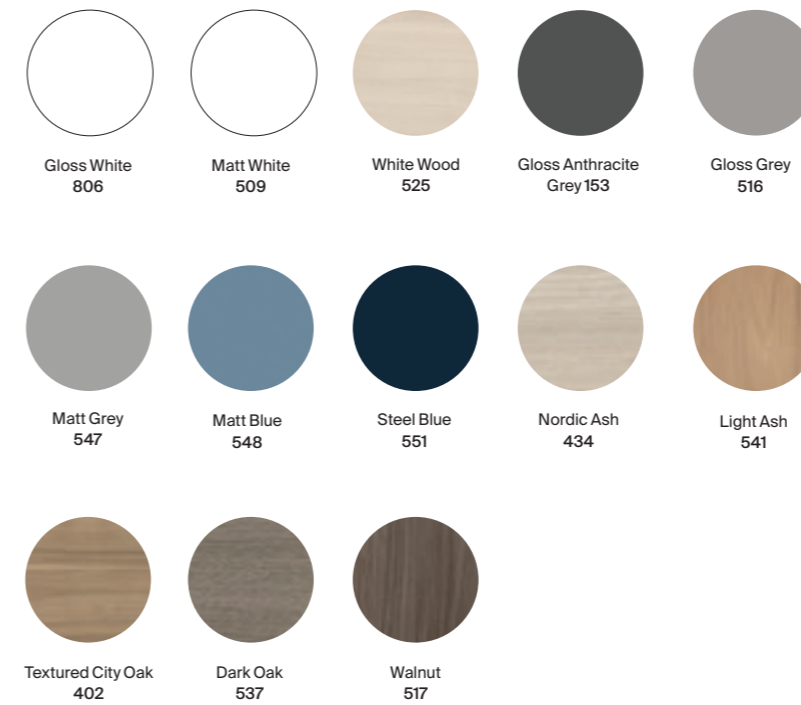

£396.32

A857703548 Matt Blue

£554.86

Extra furniture finishes

Substitute ... in the reference with the code for the chosen furniture finish:

Compatible furniture units

	The Gap	New Victoria	Optica
806 Gloss White	•	•	
509 Matt White	•		•
516 Gloss Grey		•	
547 Matt Grey	•		
153 Gloss Anthracite Grey	•	•	
548 Matt Blue	•		
551 Steel Blue			•
434 Nordic Ash	•	•	
541 Light Ash			•
517 Walnut	•		•
402 Textured City Oak	•	•	
537 Dark Oak			•