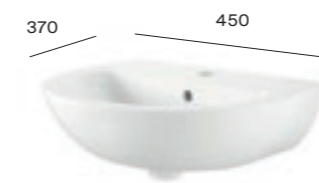

Cloakroom basin

Z327403001 450mm 1TH basin **£84.09**

Z327403002 450mm 2TH basin **£84.09**

Pedestal

Z337401000 Full pedestal **£75.76**