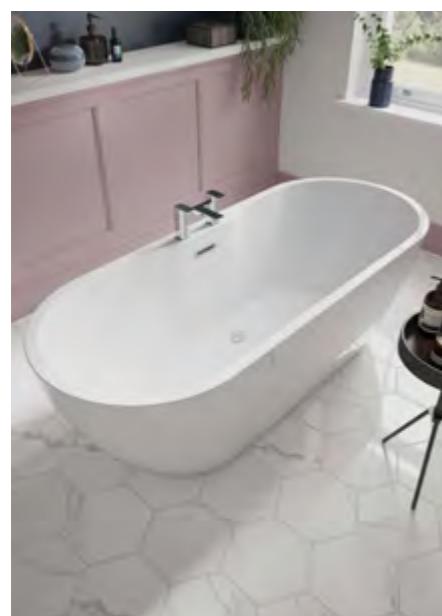

Senna
L1555 × D745 × H580mm **£1,346.92**
WSSEN16
L1655 × D745 × H580mm **£1,346.92**
WSSEN17
L1800 × D745 × H580mm **£1,475.32**
WSSEN18

All freestanding baths come with Chrome waste and overflow as standard.

Black and White waste and overflows are available as optional extras.

Bath waste upgrade	£55.21
White	WSWWHI
Black	WSWBLA

Overflow cover upgrade	£12.84
White	WSOWHI
Black	WSOBLA

Meazza freestanding bath

Manufactured using high quality acrylic, includes integral waste and overflow. Designed to be used with a freestanding bath mixer.

W720 × H580 × L1500mm	£1,200.00 INDI-MEA399-A
W780 × H580 × L1600mm	£1,320.00 INDI-MEA400-A
W780 × H580 × L1700mm	£1,380.00 INDI-MEA401-A
W780 × H580 × L1800mm	£1,440.00 INDI-MEA398-A