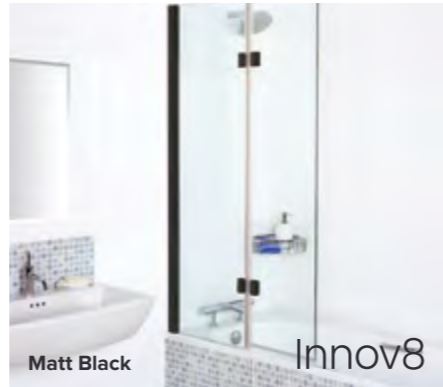

Innov8
Matt Black

Innov8 folding bath screen – Matt Black. Also available in Polished Chrome
Inward opening, 8mm thick
W900 × H1500mm **£901.74**
Left hand: N2BV13BL | Right hand: N2BV13BR