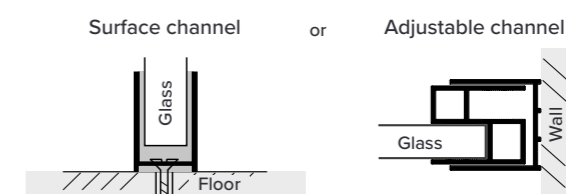

A. Choose your glass channel