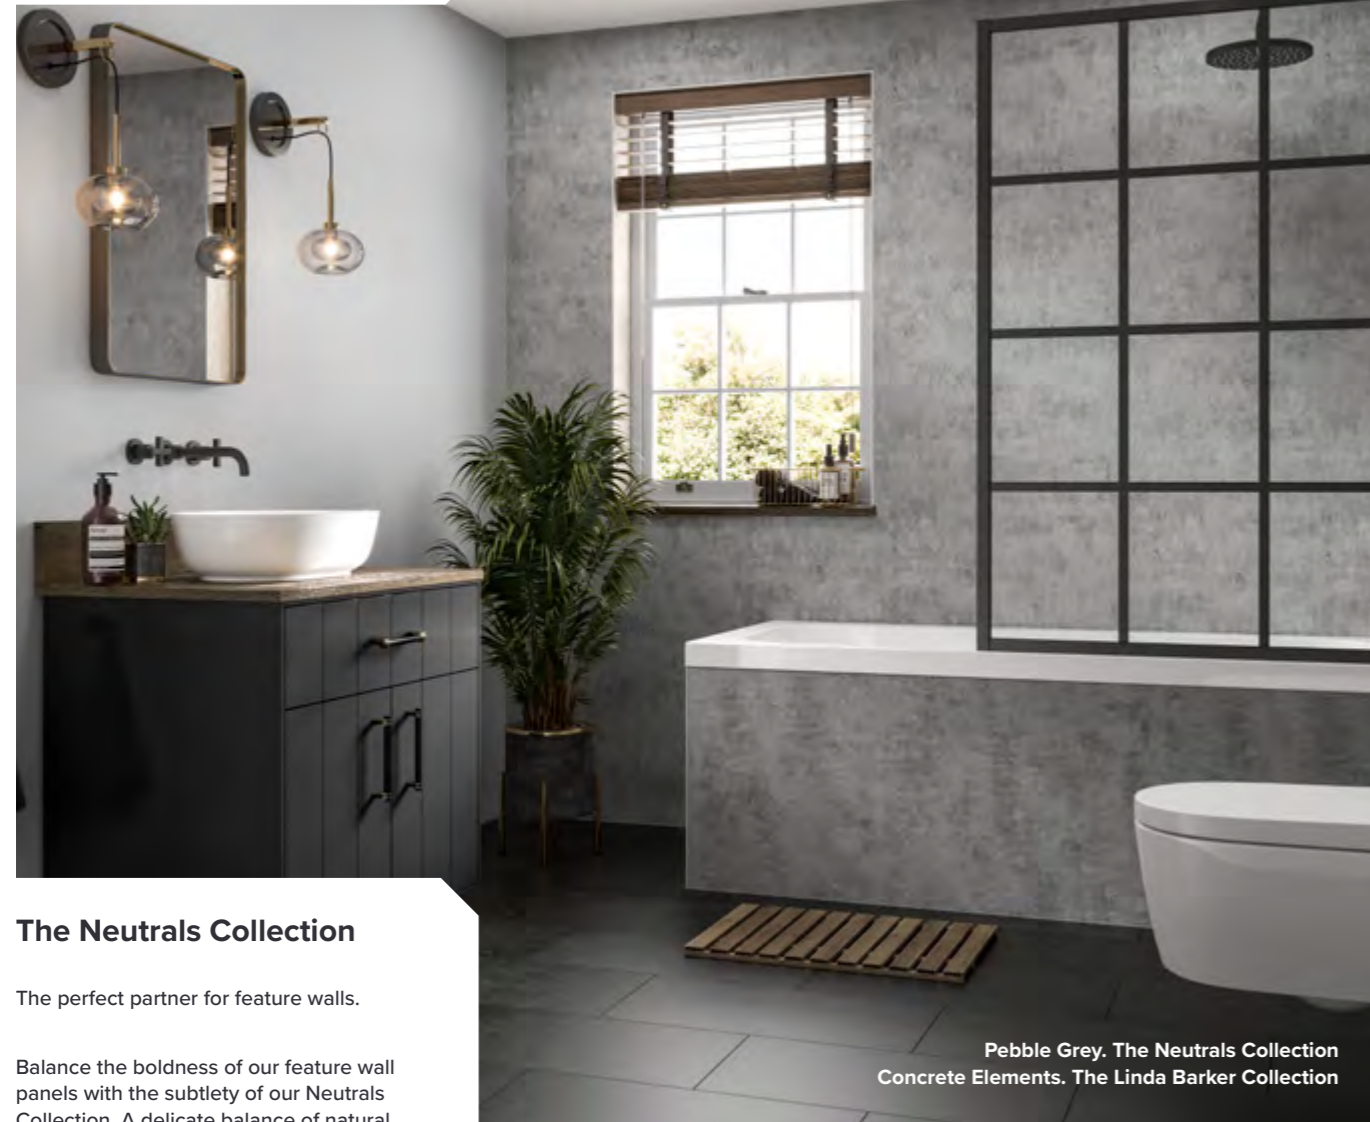

**Standard finishes**

**Premier finishes**

Standard finishes	L2400 × W598 × D11mm	L2400 × W900 × D11mm	L2400 × W1200 × D11mm
Unlipped	£135.19	£270.31	£270.31
Hydrolock®	£159.36	£294.48	£294.48
Premier finishes	L2400 × W598 × D11mm	L2400 × W900 × D11mm	L2400 × W1200 × D11mm
Unlipped	£148.78	£297.60	£297.60
Hydrolock®	£172.97	£321.77	£321.77