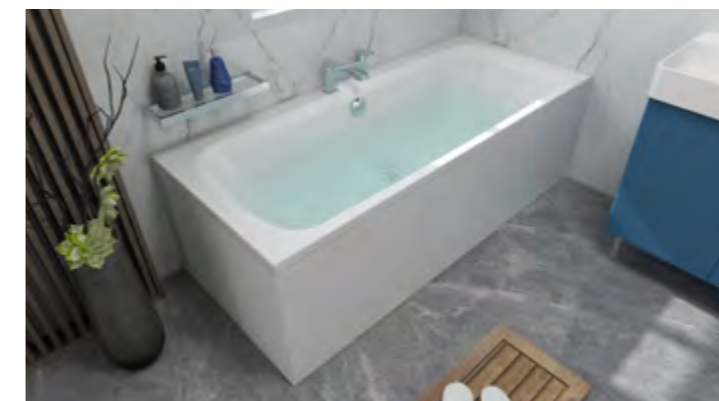

Ronda double ended bath	Premiercast	Imex Cast
L1800mm × W800mm	£629.00 IMPRDE18X8	£445.00 IMCRDE18X8
L1700mm × W750mm	£589.00 IMPRDE17X75	£379.00 IMCRDE17X75
L1700mm × W700mm	£529.00 IMPRDE17X7	£335.00 IMCRDE17X7

25 YEAR GUARANTEE