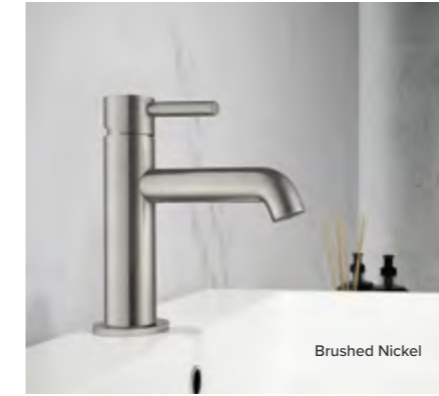

Levo 162mm mono basin mixer

Brushed Nickel **£250.00**
BN-LVBAS-20
Chrome **£180.00**
LVBAS-20

Also available in Matt Black and Brushed Brass.