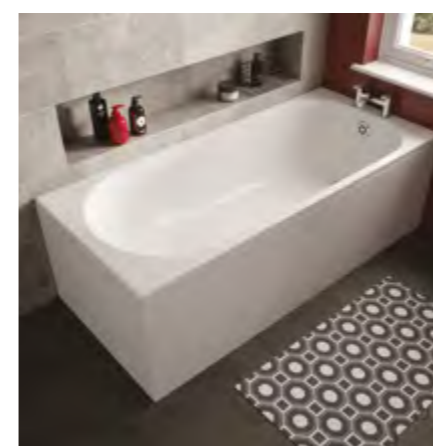

**Magnus double ended bath**

L1700 × D700mm	<b>£417.21</b>
	WSBM1770
L1700 × D750mm	<b>£484.50</b>
	WSBM1775
L1800 × D800mm	<b>£532.93</b>
	WSBM1880

**Arnold single ended bath**

L1480 × D685mm	<b>£425.25</b>
	WSBA1570
L1580 × D685mm	<b>£425.25</b>
	WSBA1670
L1680 × D685mm	<b>£413.73</b>
	WSBA1770
L1680 × D745mm	<b>£468.33</b>
	WSBA1775
L1780 × D759mm	<b>£511.38</b>
	WSBA1780