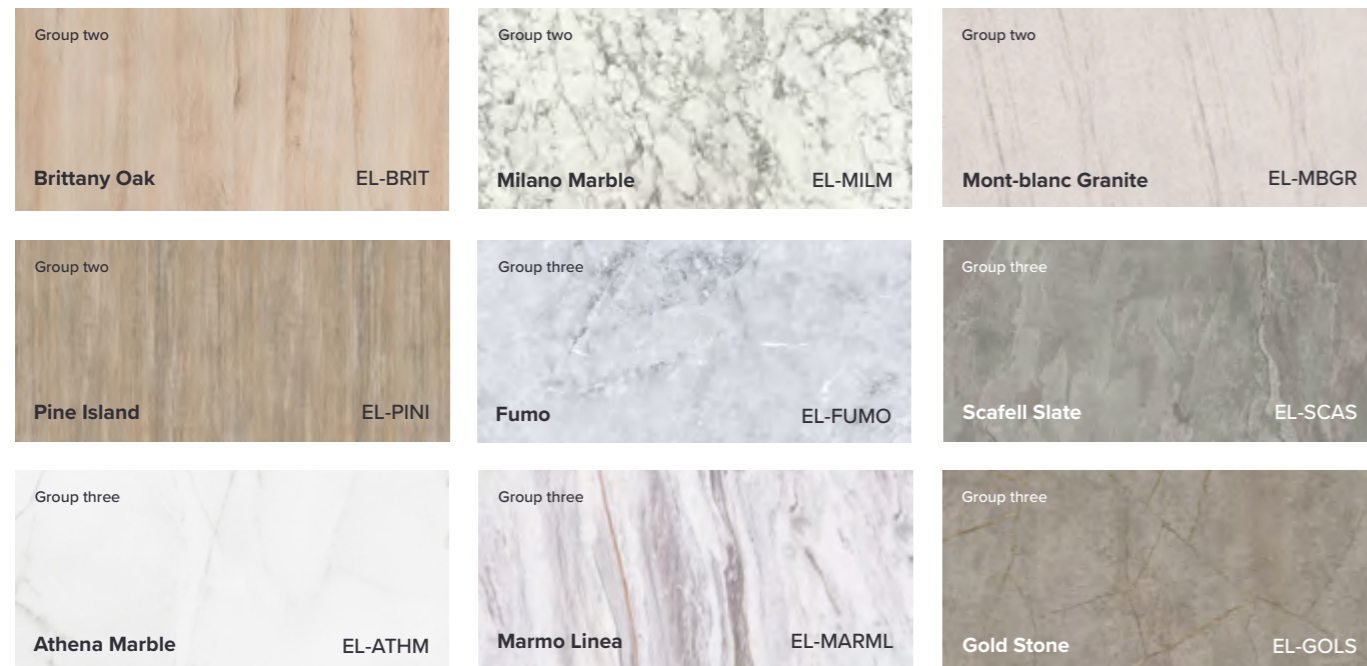

# Mermaid™

INSPIRATIONAL BATHROOM SURFACES

Our Elite range is our most advanced shower panel system yet. It has all the benefits of the Mermaid system, with the added advantage of achieving an incredible seamless finish that requires no trims. With our Elite panels it is easy to create an unforgettable, modern looking bathroom that is equally practical. Kits are also available.

Mermaid Elite comes with a 15 year guarantee when you use our complete adhesive and sealant, which are colour matched to achieve a truly seamless finish.

Elite range

Elite Athena Marble

Elite panels	L2420 × W600 × D11mm		L2420 × W1200 × D11mm	
	Group two	Group three	Group two	Group three
<b>Tongue and groove</b>	£201.76	£225.17	£403.54	£439.60
<b>Postformed edge</b>	—	—	£403.54	£439.60

Timeless range

Our Timeless range is crafted using ethically sourced, PEFC certified Plywood from France and Spain. These panels create a watertight system which doesn't break the bank. There are 30 stunning designs to choose from in the Timeless range, each with a realistic texture selected to complement the design.