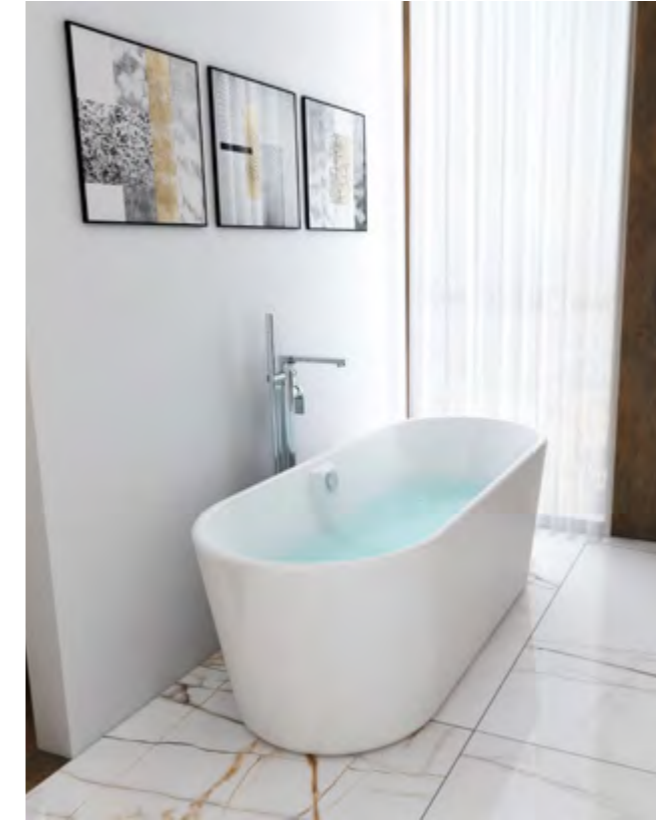

Grace
Fully reinforced freestanding bath including Chrome overflow and pop up bath waste
L1700mm x W850mm **£1,600.00**
PB1015

Liberty
Fully reinforced freestanding bath (waste not included)
L1700mm x W810mm **£1,778.00**
PB1014

Please ask The IPG member store for details and availability of the full range of products from each brand

Imex

Premiercast
Baths of Strength and Beauty

Essence
Fully reinforced freestanding bath (waste not included)
L1700mm x W690mm **£1,640.00** L1500mm x W640mm **£1,490.00**
PB108 PB109