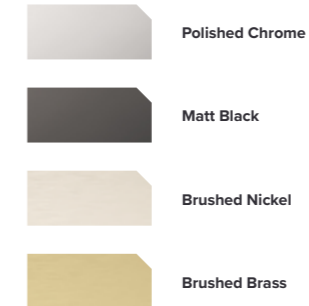

For the full list of sizes and products available, please ask your nearest member of The IPG.