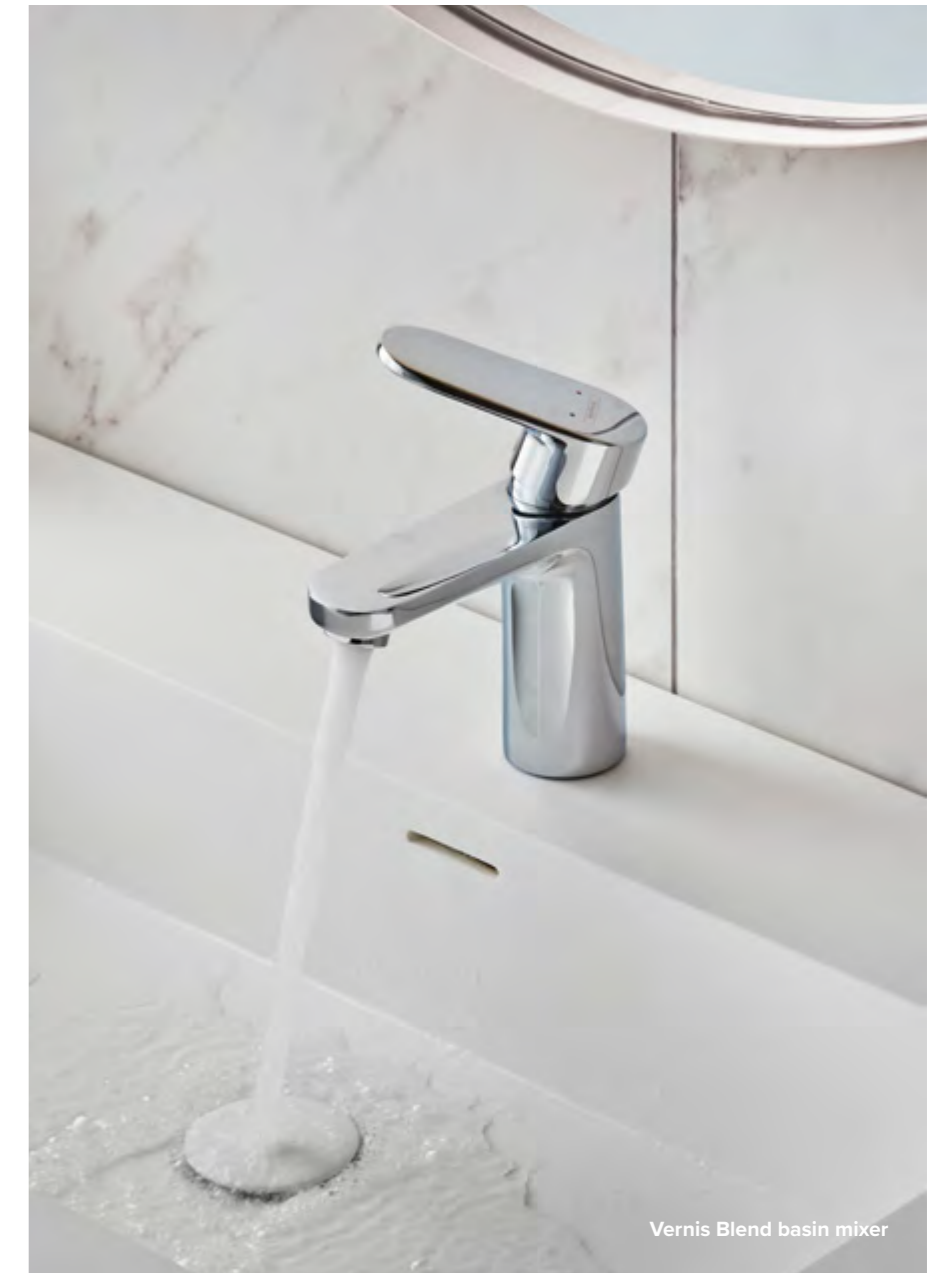

hansgrohe

5
Year
GUARANTEE

15
Year
PARTS
AVAILABILITY
GUARANTEE

Chrome

Matt Black

Logis fine bath mixer

Basin mixer, without waste

Chrome **£133.00**
71569000

Matt Black **£186.24**
71569670

Basin mixer 110, without waste

Chrome **£140.00**
71253000

2-hole rim mounted, bath mixer

Chrome **£256.00**
71437000

Matt Black **£319.00**
71437670

2-hole rim mounted, bath mixer and
Vernis Blend hand shower Vario

Chrome **£306.00**
71438000

Matt Black **£382.00**
71438670

Basin mixer 110 CoolStart, with pop up waste

Chrome **£134.00**
72559000

Matt Black **£188.00**
72559670

Basin mixer 70, without waste

Chrome **£105.00**
71071000

Basin mixer 100, without waste

Chrome **£136.00**
71101000

Basin mixer, without waste

Chrome **£110.00**
71580000

Matt Black **£153.96**
71580670

Basin mixer 110 CoolStart, without waste

Chrome **£122.00**
72520000

Matt Black **£171.00**
72520670

Basin mixer 70, without waste

Chrome **£144.00**
31733000

Basin mixer 100, without waste

Chrome **£181.00**
31517000

Taps and showers

Taps and showers