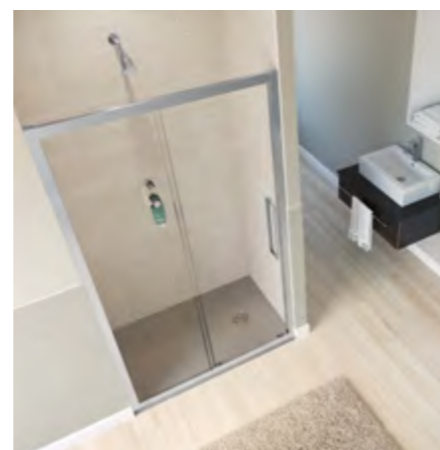

Wave side panel in Silver

Wave slider – Silver (8mm thick)

Sizes available from W1000 to W1700mm Prices from £742.13