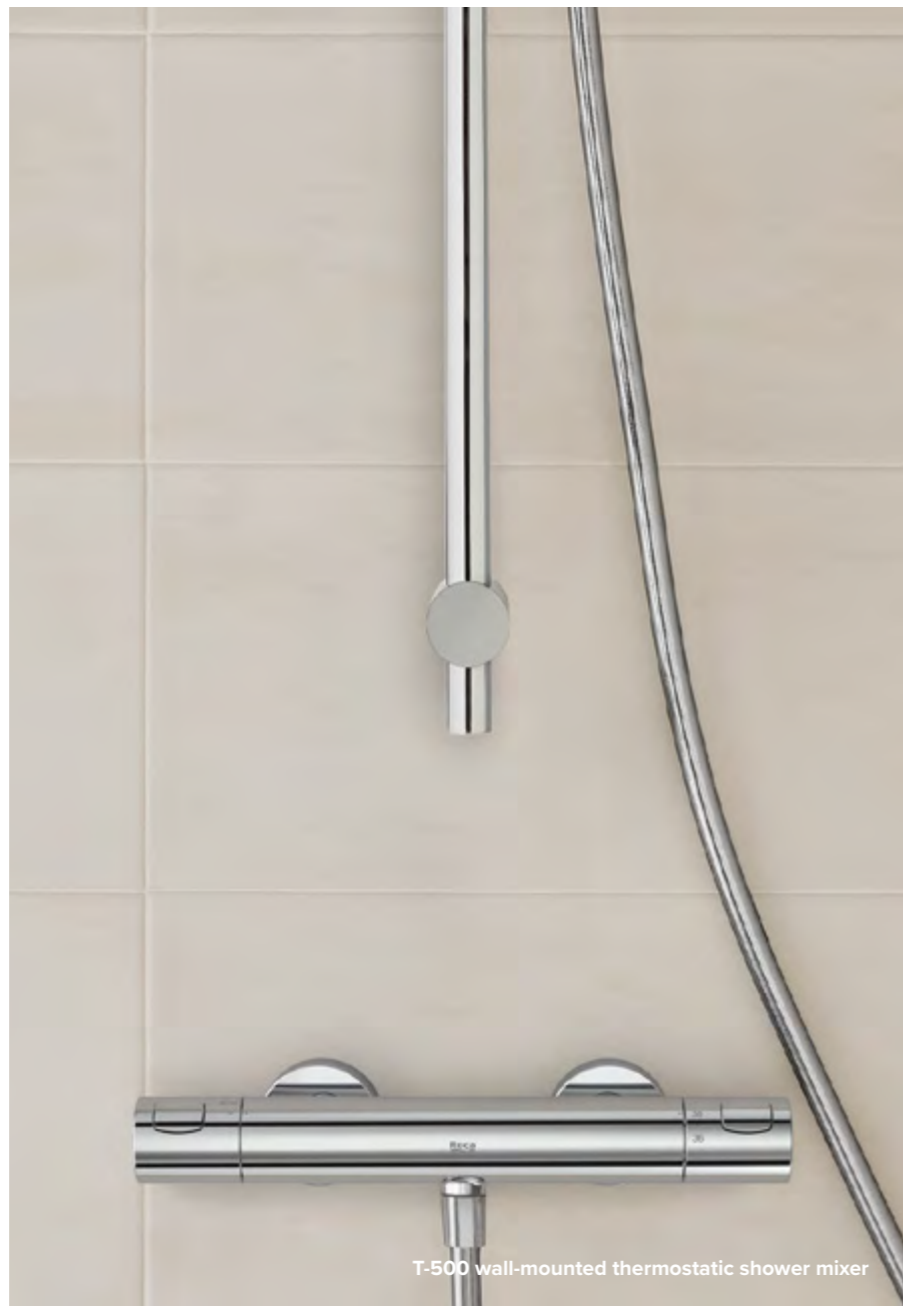

1/2" water connection with 3 water spray functions: rain, pulse and aquair

Matt Black **£61.72**  
5B1B03NB0

**Shower handset bracket and hose**

Matt Black bracket **£52.04**  
5B1350NB0

Matt Black shower hose **£53.89**  
5B2116NB0