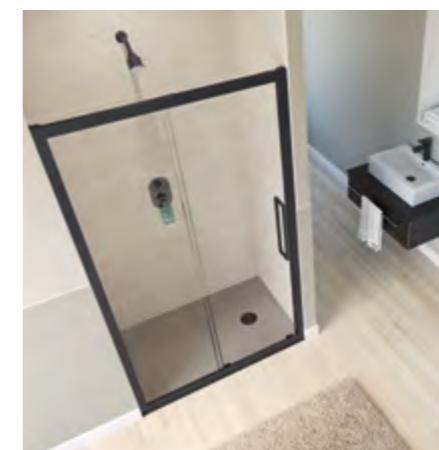

Wave slider – Black (8mm thick)

Sizes available from W1000 to W1700mm Prices from £742.13