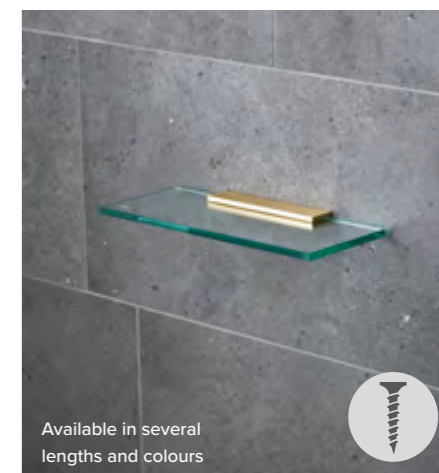

Available in 3 colours

**Classic box glueable basket**

Matt Black finish

W250 × H70 × D110mm

**£69.75**  
881B

Available in several lengths and colours

**Classic glass shelf**

Polished untreated Brass