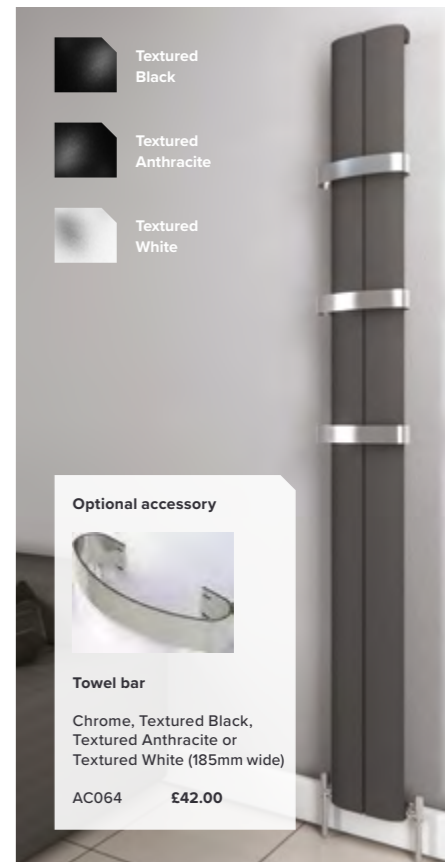

Dimensions (mm)			Output @ T50°C Watts / BTU's		Chrome	
H	W	D				
1200	500	107	834 / 2846		£786.00	
1200	600	107	1033 / 3525		£852.00	
1500	500	107	1145 / 3907		£916.80	
1500	600	107	1438 / 4906		£986.40	

- Textured Black
- Textured Anthracite
- Textured White

Optional accessory

Towel bar
Chrome, Textured Black, Textured Anthracite or Textured White (185mm wide)
AC064 £42.00