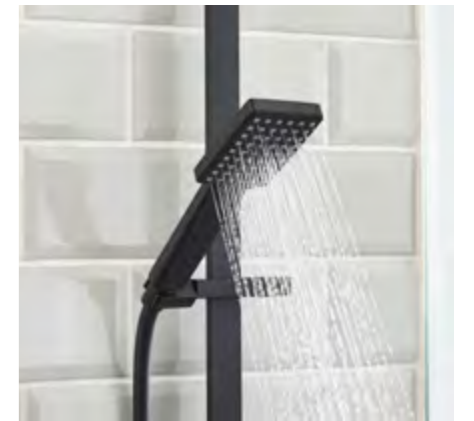

Cobalt shower pack

Order just one code to get everything you need for the perfect shower.

Black	£589.00 COBALT BLK SHWR PK
Chrome	£495.00 COBALT SHWR PK2