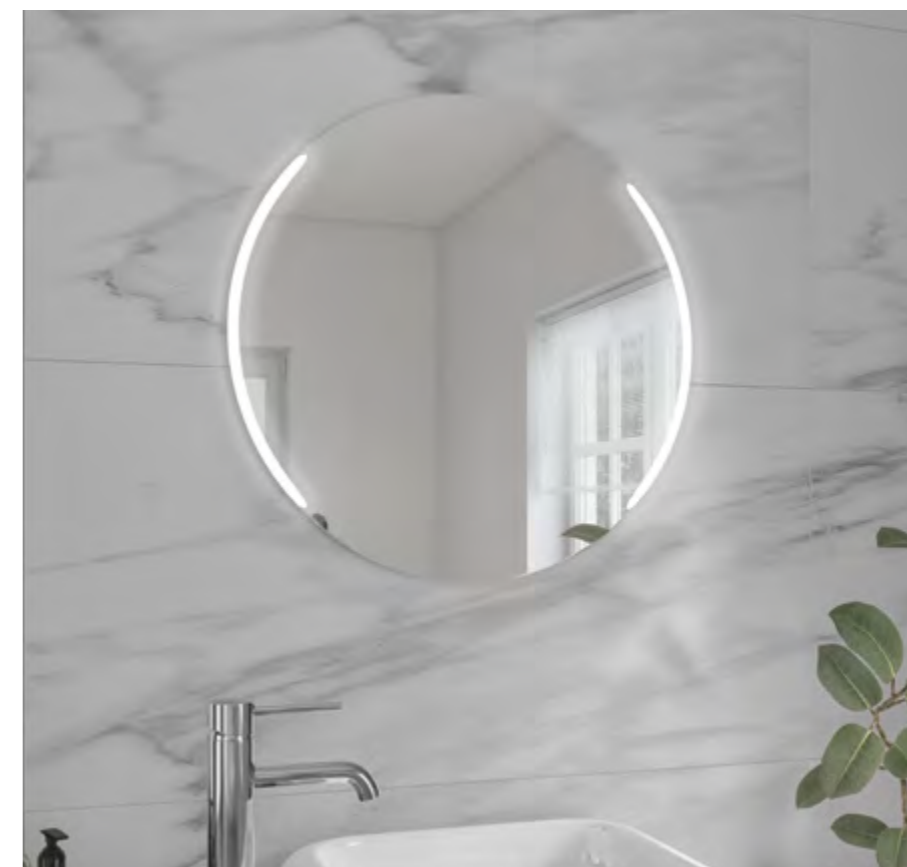

Cabinets and mirrors

Cabinets and mirrors