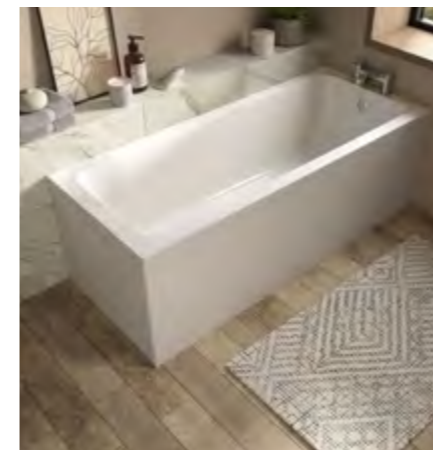

Vale single ended bath

L1700 × D700mm	£438.27
	VAL1770
L1700 × D750mm	£472.06
	VAL1775
L1800 × D800mm	£556.53
	VAL1880