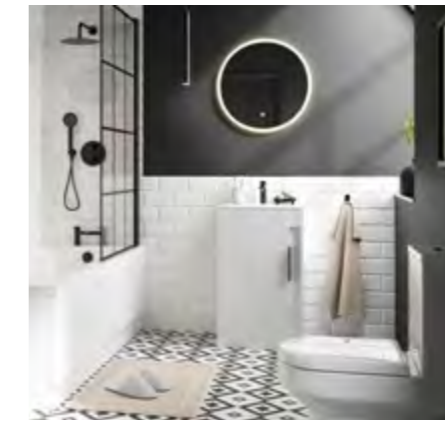

1. Choose your handles (single) **£29.00**
2. 20cm Matt Black **DIFH0042**
   - 20cm Matt Brushed Brass **DIFH0044**
   - 20cm Matt Chrome **DIFH0046**

- Black
- Brushed Brass
- Chrome

Price includes 1 tap hole ceramic basin. Price for any colour.