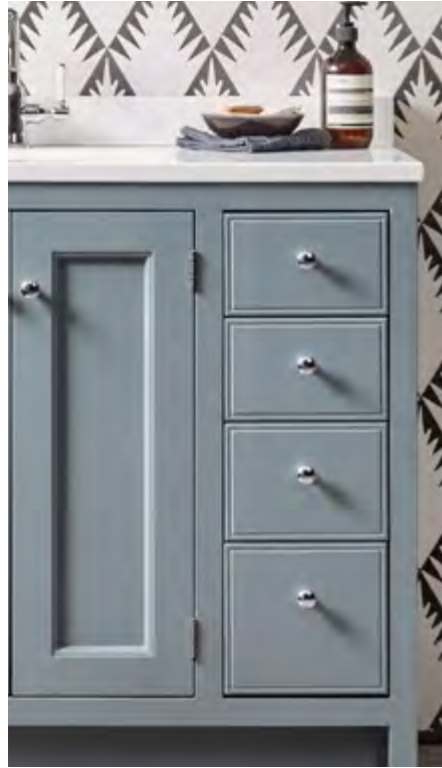

ROPER RHODES®

Hampton

Inspired by traditional carpentry with a modern twist.

Traditional cabinetry techniques combine with hand-painted finishes to give a truly classic feel. Hampton features 5 piece doors with tongue and groove feature side panels. Perfect for creating a stunning and sophisticated look for the bathroom.