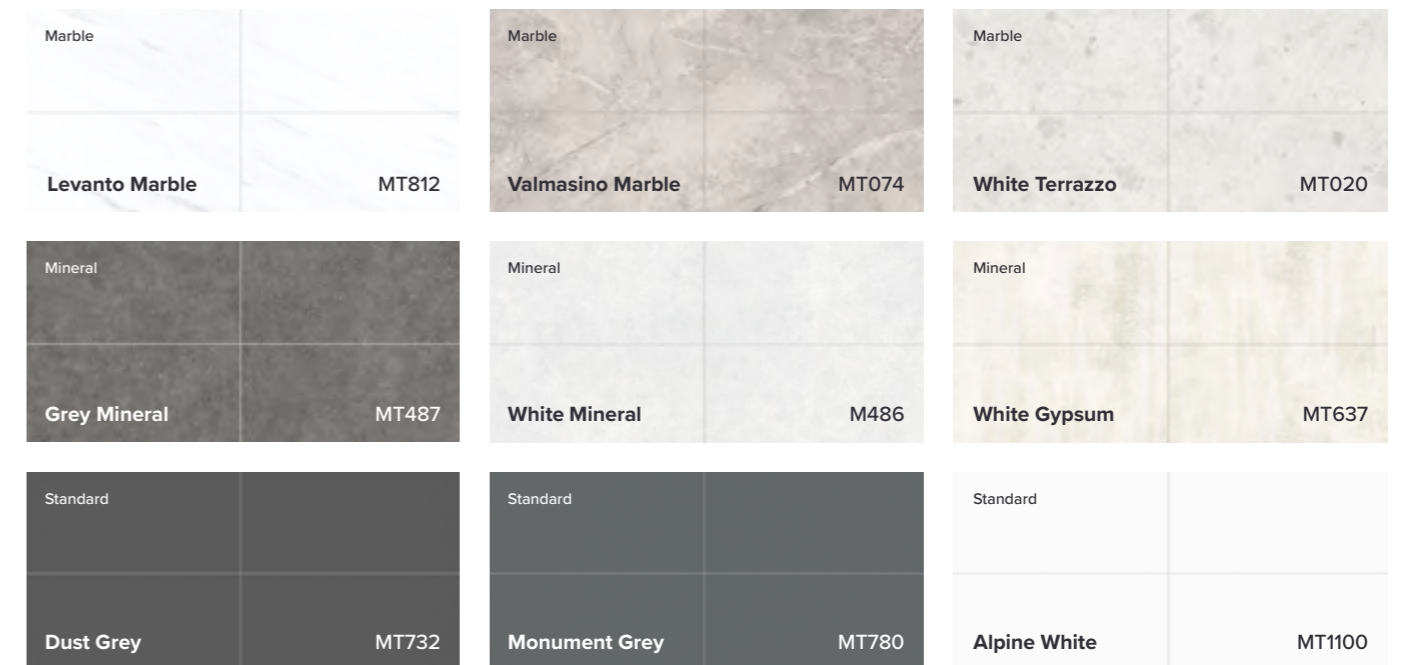

Wall and floor coverings