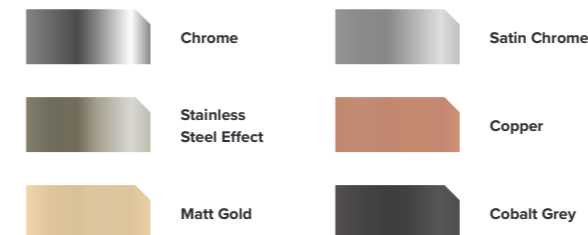

Anodised finishes

Anodised finishes
Price for each 2.44m length

Prices from
£12.00

Also available in Brushed Chrome, Unpolished, Rose Gold and Matt Black.