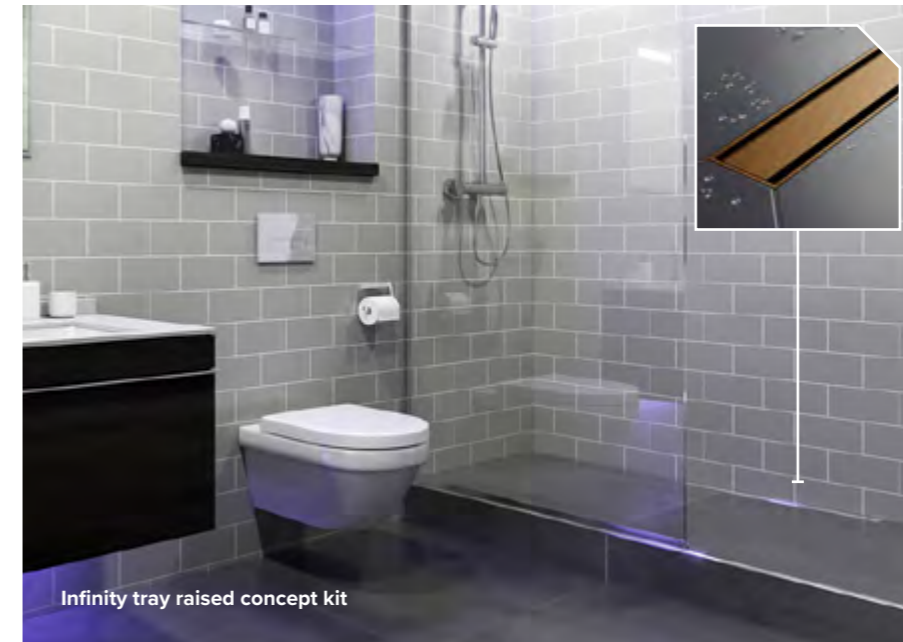

Infinity tray raised concept kit

Raised wetroom kits

Can be cut to size
For use with tiles only (not suitable for vinyl)

300mm linear raised concept kit

- 40mm or 140mm above floor options available
- 300mm stainless steel linear drain

Sizes from W750 x L1850mm to W900 x L1850mm
Prices from £795.00

Raised square drain concept kit also available.

Infinity single fall raised concept kit

- 135mm height above floor level
- Tileable linear drain

Sizes from W1800 x L800mm to W1800 x L900mm
Prices from £975.00