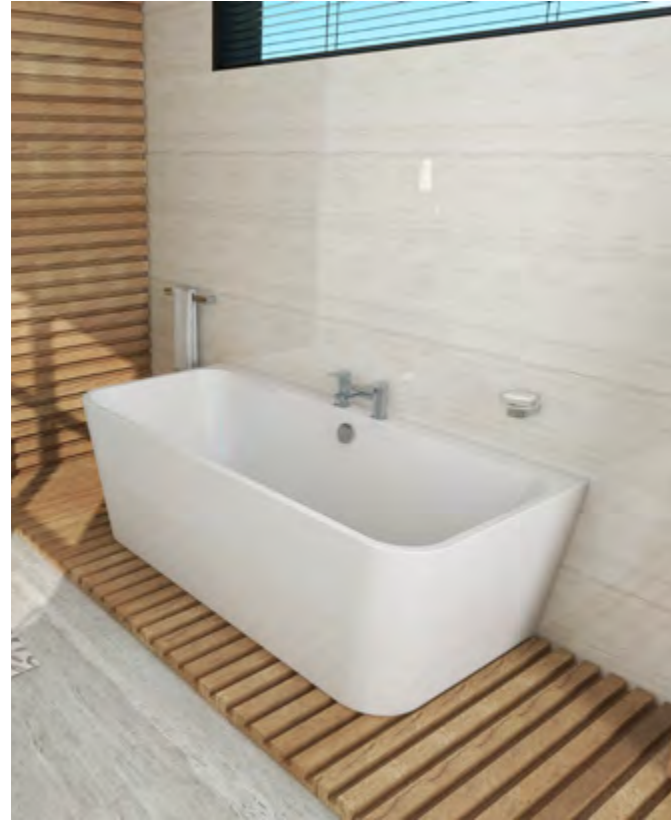

**Ravine**  
Fully reinforced back-to-wall freestanding style bath (waste not included)  
L1500mm x W750mm **£1,503.00** L1700mm x W810mm **£1,674.00**  
PB1016A PB1016B

**Grace**  
Fully reinforced freestanding bath including Chrome overflow and pop up bath waste  
L1700mm x W850mm **£1,600.00**  
PB1015