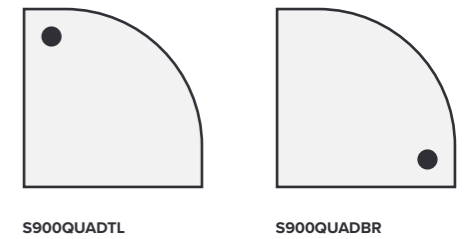

Shower trays and enclosures