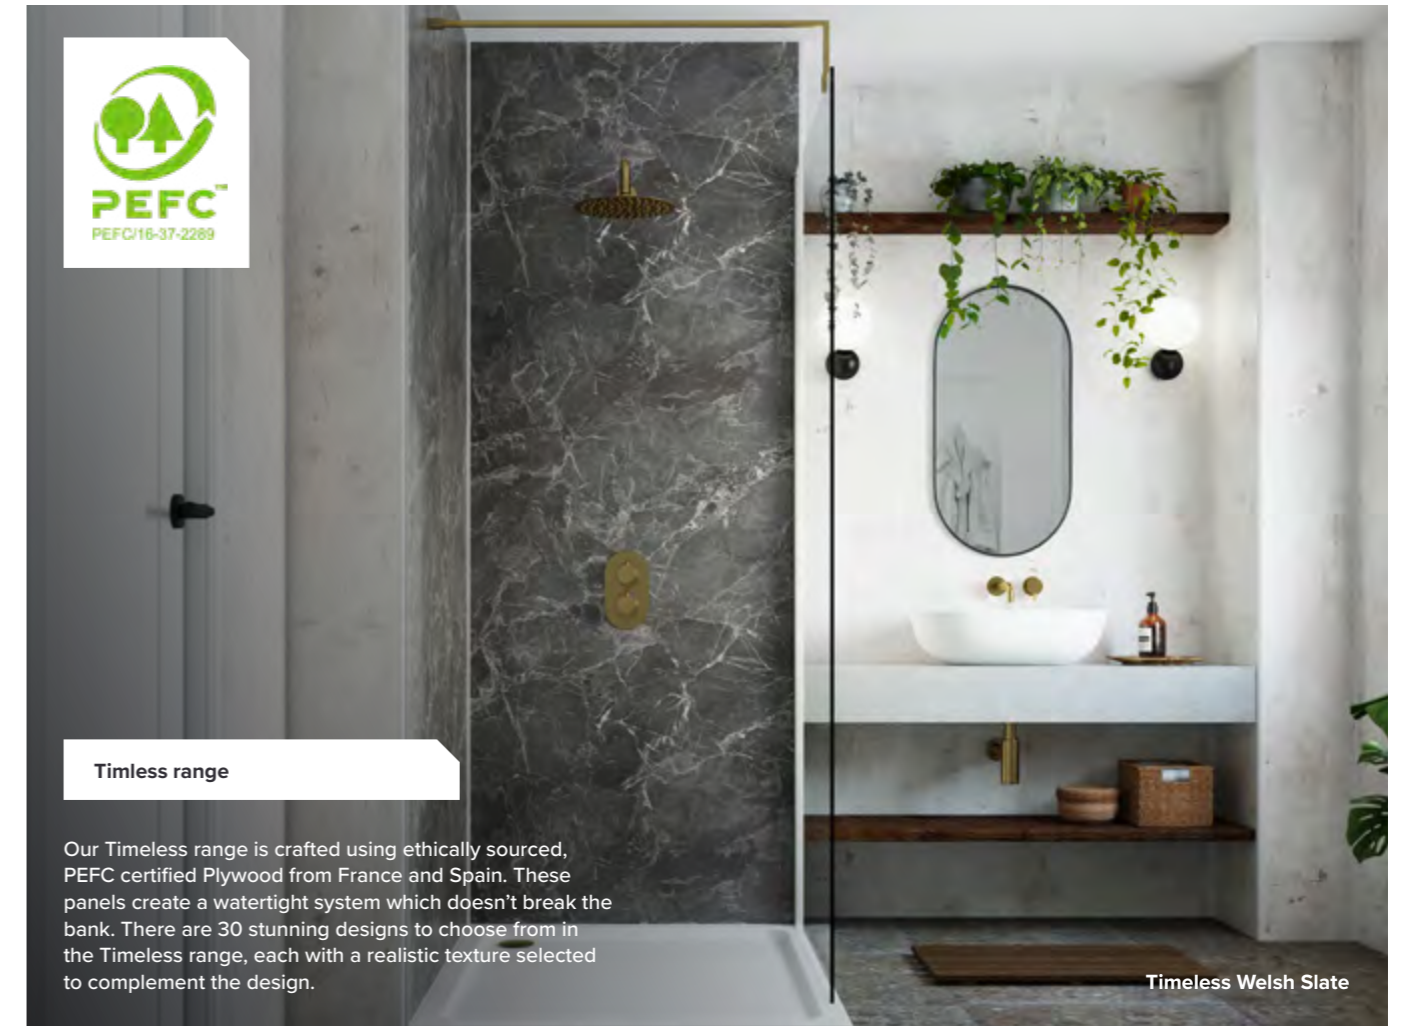

# Mermaid™

INSPIRATIONAL BATHROOM SURFACES

Our Elite range is our most advanced shower panel system yet. It has all the benefits of the Mermaid system, with the added advantage of achieving an incredible seamless finish that requires no trims. With our Elite panels it is easy to create an unforgettable, modern looking bathroom that is equally practical. Kits are also available.

Mermaid Elite comes with a 15 year guarantee when you use our complete adhesive and sealant, which are colour matched to achieve a truly seamless finish.

Elite range

Elite Athena Marble

Elite panels	L2420 × W600 × D11mm		L2420 × W1200 × D11mm	
	Group two	Group three	Group two	Group three
<b>Tongue and groove</b>	£201.76	£225.17	£403.54	£439.60
<b>Postformed edge</b>	—	—	£403.54	£439.60

Timeless range

Our Timeless range is crafted using ethically sourced, PEFC certified Plywood from France and Spain. These panels create a watertight system which doesn't break the bank. There are 30 stunning designs to choose from in the Timeless range, each with a realistic texture selected to complement the design.