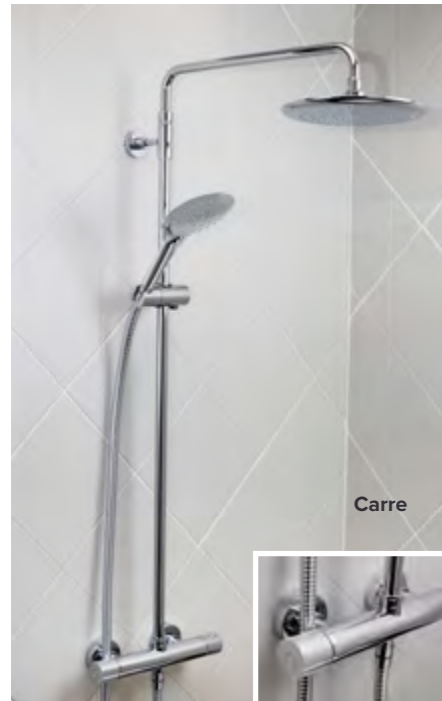

Carre

Carre thermostatic bar shower

Versatile Carre has been designed to blend well with almost any bathroom, with an adjustable height rigid riser, sleek chrome shower heads, and unique tactile handles.

It also comes with Bristan's unique Wallmount 12 with isolation built in making installation and servicing simple.

Chrome	£427.00 CR SHXDIVFF C