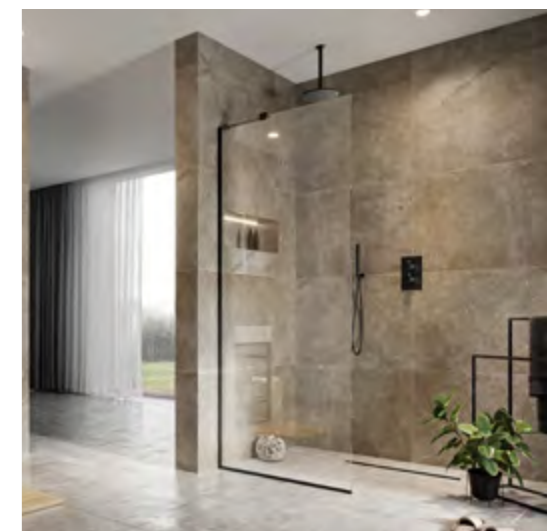

A. Choose your glass thickness

B. Choose your glass width (12 sizes available)