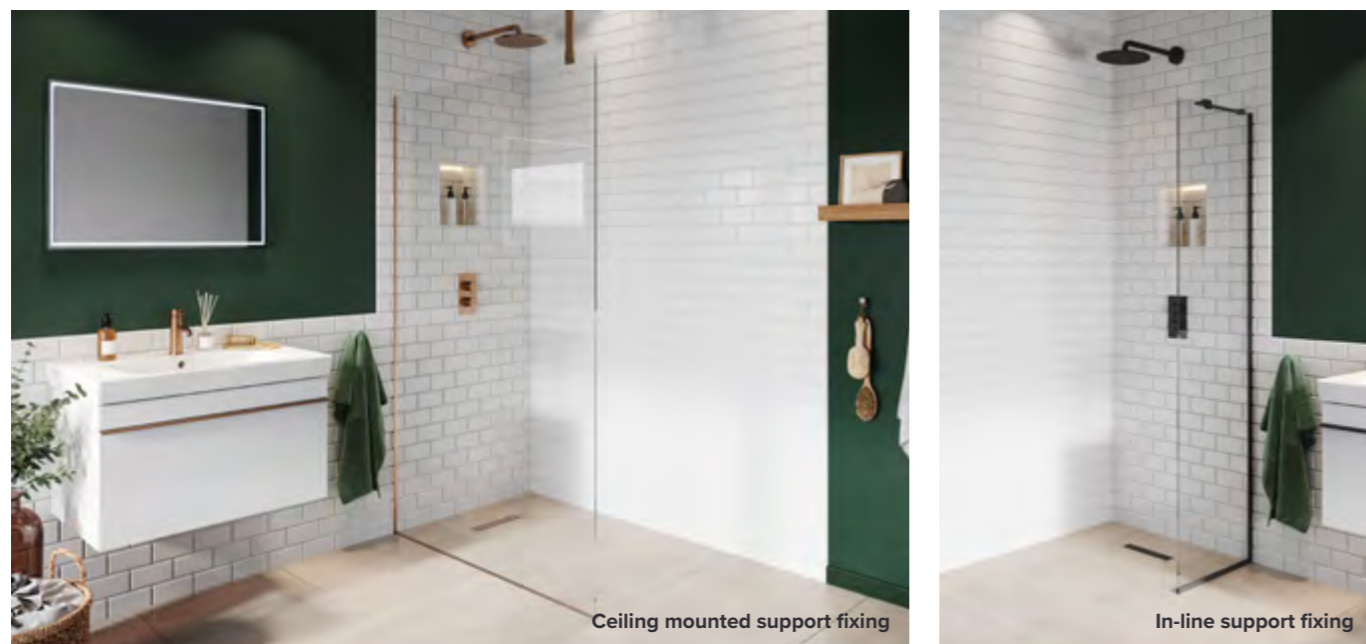

Please ask The IPG member store for details and availability of the full range of products from each brand

**Step 1**

**Choose your glass size and thickness**

Our toughened safety glass wetroom panels come in 12 different widths and both 8mm and 10mm thicknesses. They also have special Easi-Clean coating on one side.