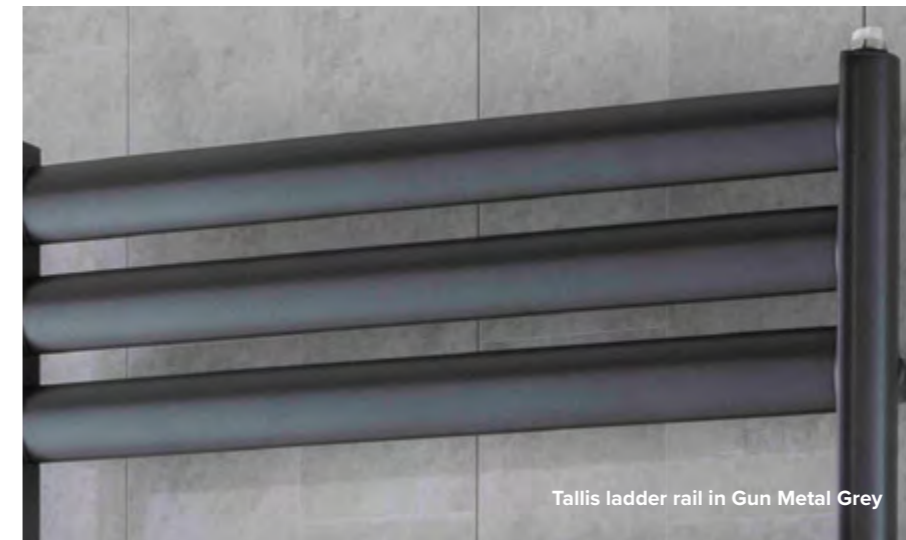

Winsford ladder rail in Matt Black

Tallis ladder rail in Gun Metal Grey

Tallis ladder rail

- 50mm × 25mm oval tube steel towel rail

Dimensions (mm)			Output ΔT 50°C Watts / BTU's	White	Colour
H	W	D			
780	500	72–82	345 / 1177	£262.80	£434.40
780	600	72–82	404 / 1378	£328.80	£471.60
1060	500	72–82	463 / 1580	£376.80	£538.80
1060	600	72–82	546 / 1863	£409.20	£585.60
1340	500	72–82	581 / 1982	£445.20	£626.40
1340	600	72–82	680 / 2320	£490.80	£711.60