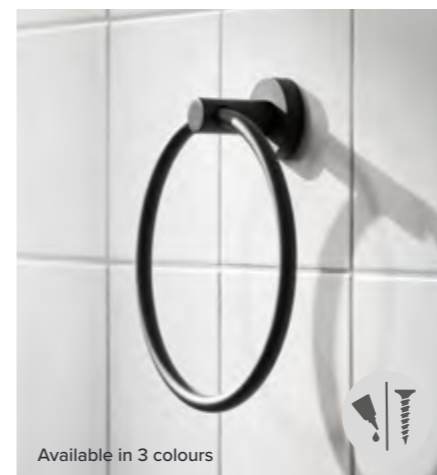

Available in 3 colours

Bond towel ring

Matt Black finish

W170 × H170mm

£51.50
8705B