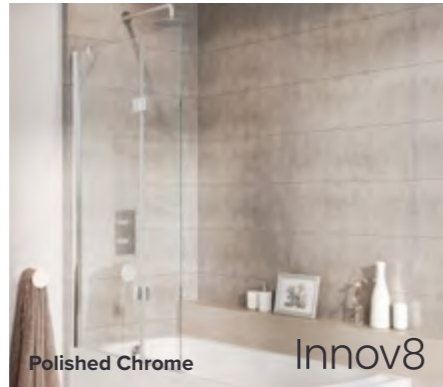

Innov8
Polished Chrome

Innov8 hinged bath screen. Also available in Brushed Brass and Matt Black
Outward opening, 8mm thick
W910 × H1500mm **£901.74**
Left hand: N2BV213SL | Right hand: N2BV213SR