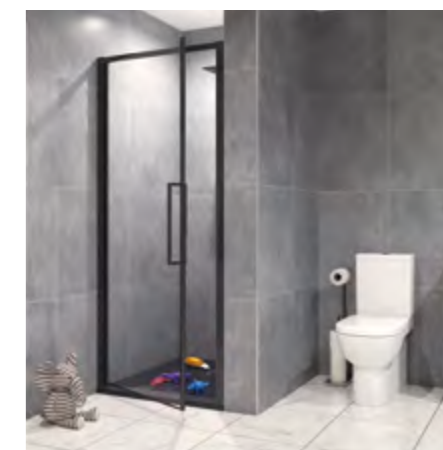

Sizes available from W800 to W1200mm Prices from £885.52

Also available as two door quadrant.

Wave hinged – Silver (8mm thick)

Sizes available from W700 to W1000mm Prices from £578.61

Wave slider – Silver (8mm thick)

Wave slider – Black (8mm thick)

Sizes available from W1000 to W1700mm Prices from £742.13

Wave hinged – Black (8mm thick)

Sizes available from W750 to W1000mm Prices from £612.57

**Uno square shower tray**