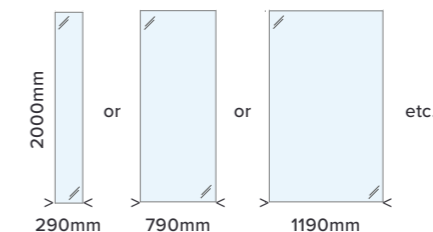

A. Choose your glass thickness

B. Choose your glass width (12 sizes available)