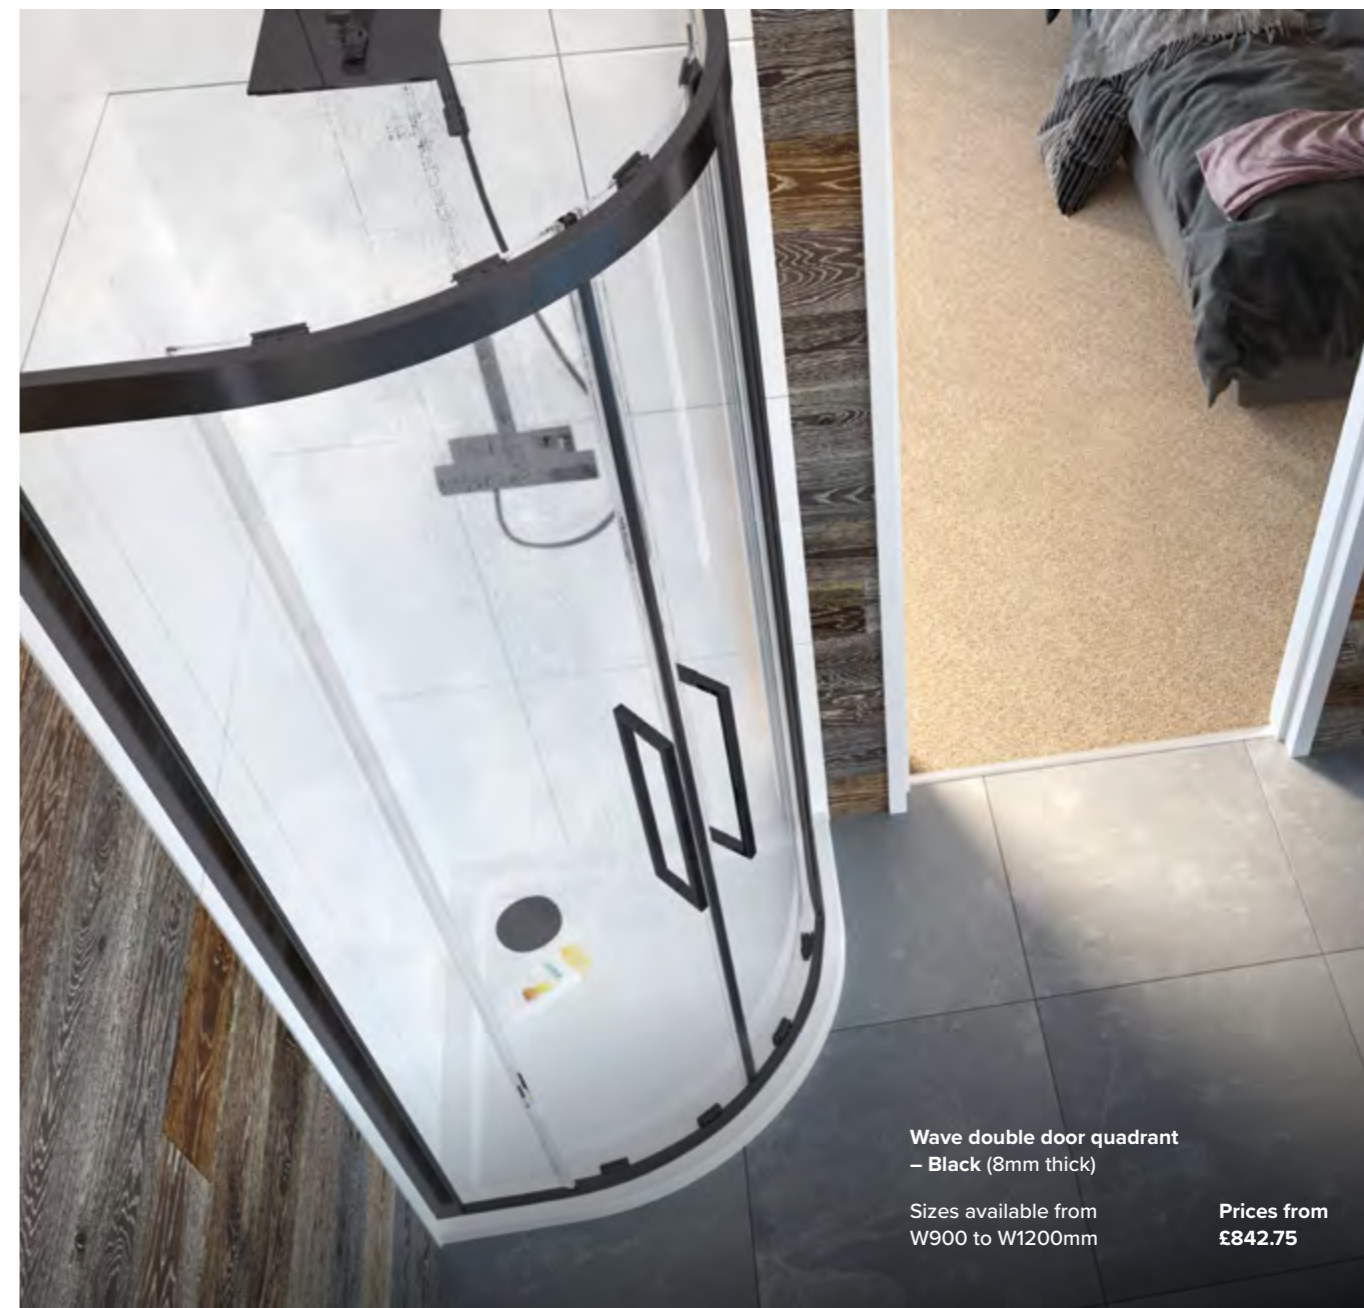

Wave double door quadrant – Black (8mm thick)

Sizes available from W900 to W1200mm Prices from £842.75