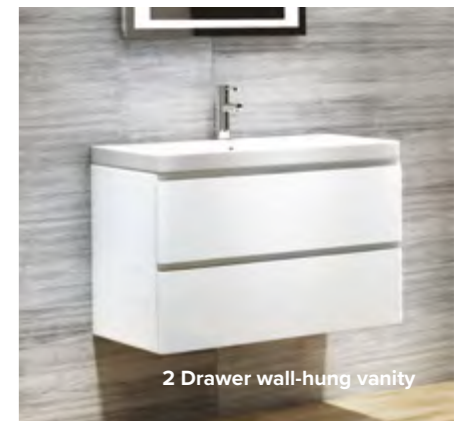

4 Drawer wall-hung vanity unit