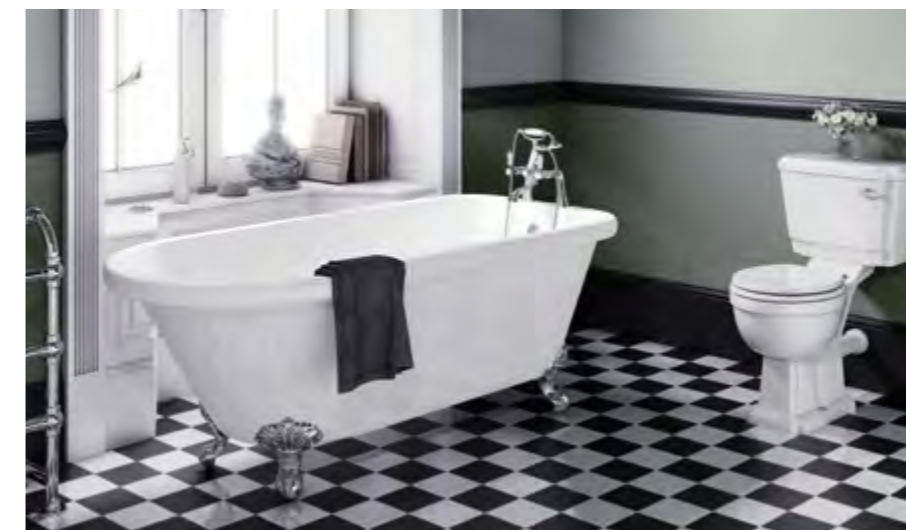

**Slipper freestanding bath**

L1750 × D730 × H850mm

Black	<b>£1,710.00</b> SY-FSB309BLK-A
White	<b>£1,625.00</b> SY-FSB309-A

**Boat freestanding bath**

This traditional White acrylic bathtub has a spacious bathing area and an 18/19<sup>th</sup> Century design that adds timeless style to any bathroom. It's designed for a freestanding mixer, with a leg set included for easy installation. Waste and overflow are sold separately.

L1770 × D785 × H740mm

White	<b>£1,685.00</b> SY-FSB310-A
Grey	<b>£1,775.00</b> SY-FSB310HG

**Cambridge single ended freestanding bath**

This traditional bathtub is inspired by the timeless style of the 18/19<sup>th</sup> Century and made from high-quality white 5mm acrylic. It's ideal for a freestanding mixer, but can also be drilled. Lion claw feet are included for easy installation, and waste and overflow can be purchased separately.