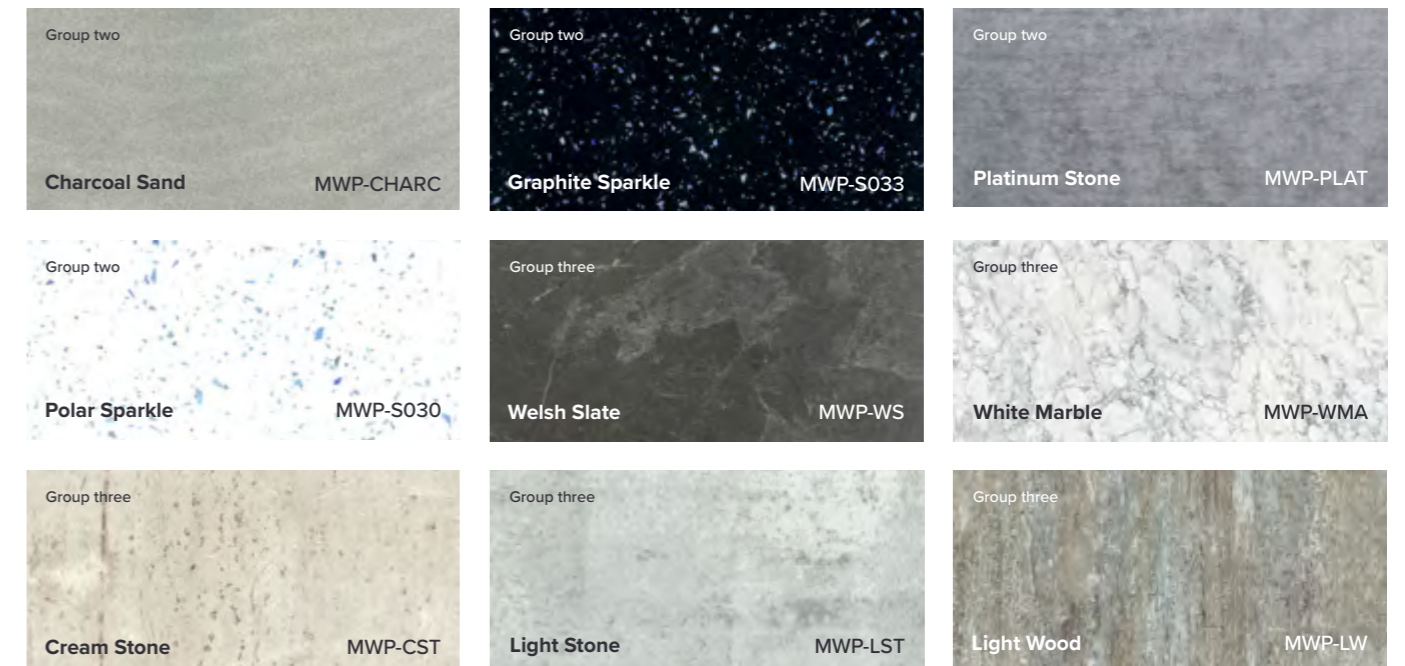

Timeless Welsh Slate

Timeless panels	L2420 × W585 × D11mm		L2420 × W900* × D11mm		L2420 × W1210** × D11mm	
	Group two	Group three	Group two	Group three	Group two	Group three
Tongue and groove	£147.32	£165.05	£274.49	£310.00	£274.49	£310.00
Square edge	—	—	£254.38	£289.88	£254.38	£289.88

*T&G are W880

**T&G are W1185