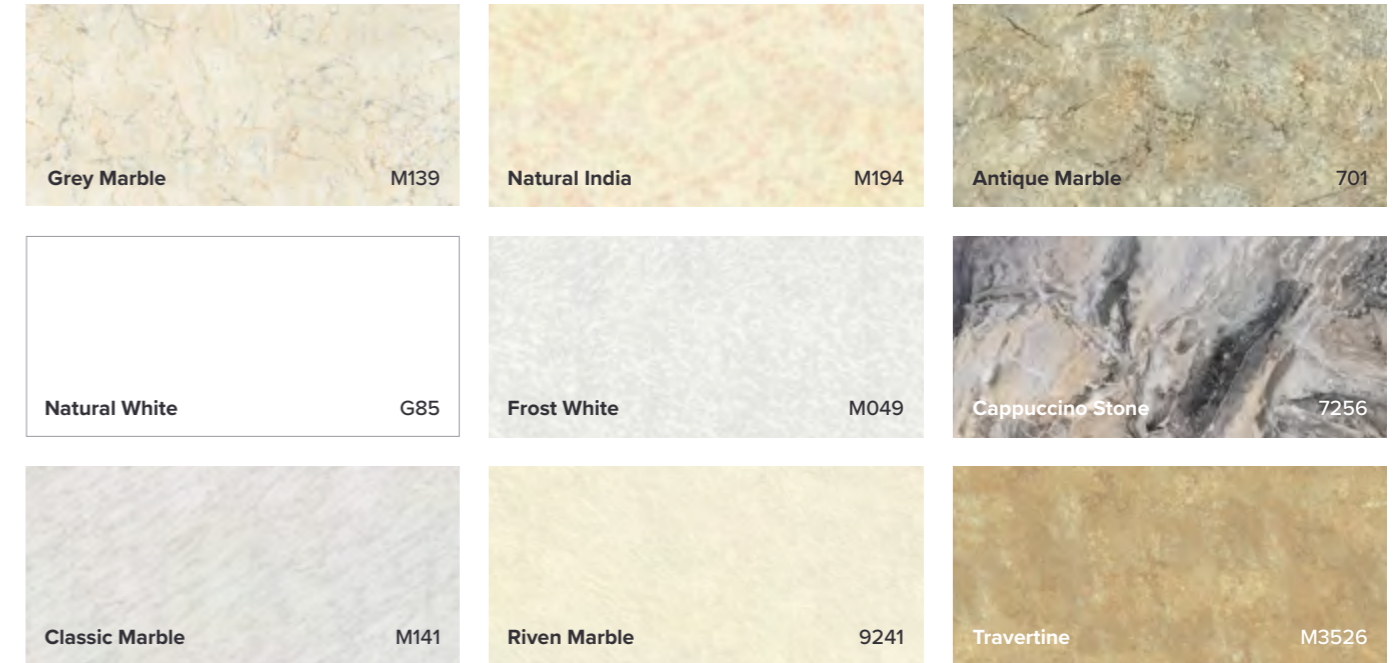

Standard finishes