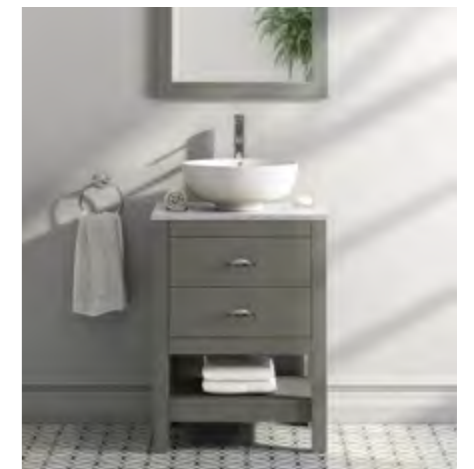

Aldridge washstand

Claremont 2 drawer Dark Lead washstand and Marmo Romeo worktop

W1500 × H600 × D500mm*

Slate washstand **£1,092.00**
RLWS003DL

Marmo Romeo worktop **£78.00**
RLW003MR

All products must be purchased separately. Other finishes available in unit and worktop.